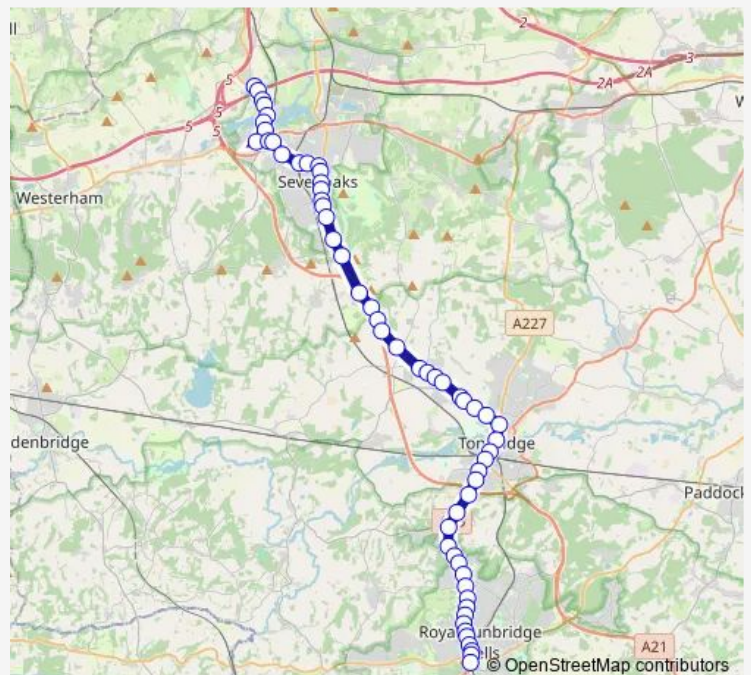

Quarry Hill Parade

High Street

Castle

Route schedule

Railway Station — Knole Academy

Monday 06:46-15:35

Tuesday 06:46-15:35

Wednesday 06:46-15:35

Thursday 06:46-15:35

Friday 06:46-15:35

Saturday —

Sunday —

Route info

Direction: Railway Station

Stops: 59

Trip Duration: 1 hour 35 min

■ 402 — Tunbridge Wells - Tonbridge - Sevenoaks

Dry Hill Road

Dry Hill Park Road

High Hilden Close

Hilden Manor

BP Garage

The Flying Dutchman

Coldharbour Lane