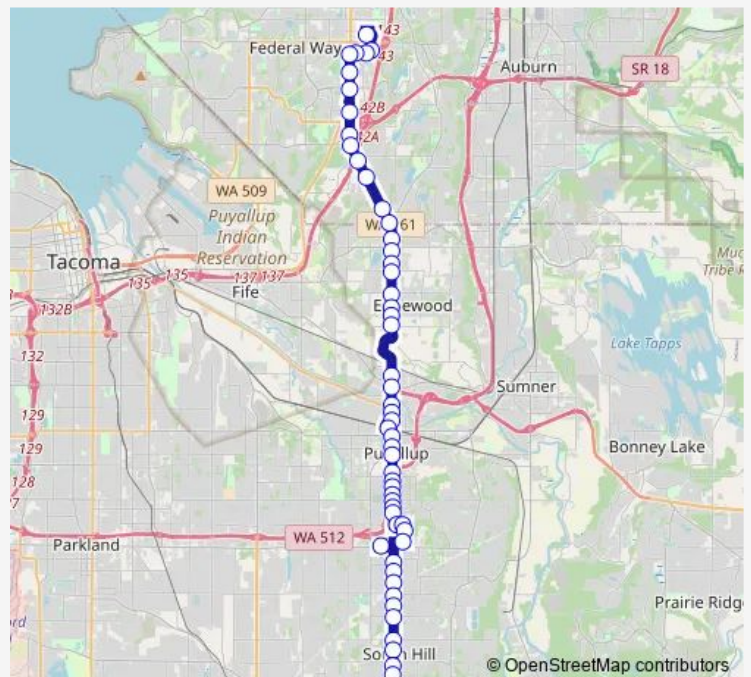

Enchanted Pkwy & 19th Wy S

Enchanted Pkwy & 28th Ave S

Enchanted Pkwy & Military Rd

Meridian E & Emerald St

Meridian E & Milton Wy

Meridian E & Queens Way

Meridian N & Taylor St E

Meridian Ave E & 24th St E

Meridian Ave E & 29th St E

Meridian Ave E & 32nd St E

Route schedule

Federal Way TC - Bay 5 — Meridian E & 171st St Ct E

Monday	05:00-19:00
Tuesday	05:00-19:00
Wednesday	05:00-19:00
Thursday	05:00-19:00
Friday	05:00-19:00
Saturday	07:05-19:05
Sunday	09:05-18:05

Route info

Direction: Federal Way TC - Bay 5

Stops: 57

Trip Duration: 1 hour 18 min

402 — Meridian

Meridian Ave E & 36th St E

Meridian N & Spencer

Meridian N & Valley Ave E

Meridian N & River Rd

Meridian N & River Rd

Meridian N & 5th Ave NW

Puyallup Station - Bay 1

Meridian S & Elm Place

Meridian S & 6th Ave SW

Meridian S & 9th Ave SW

Meridian S & 14th Ave SE