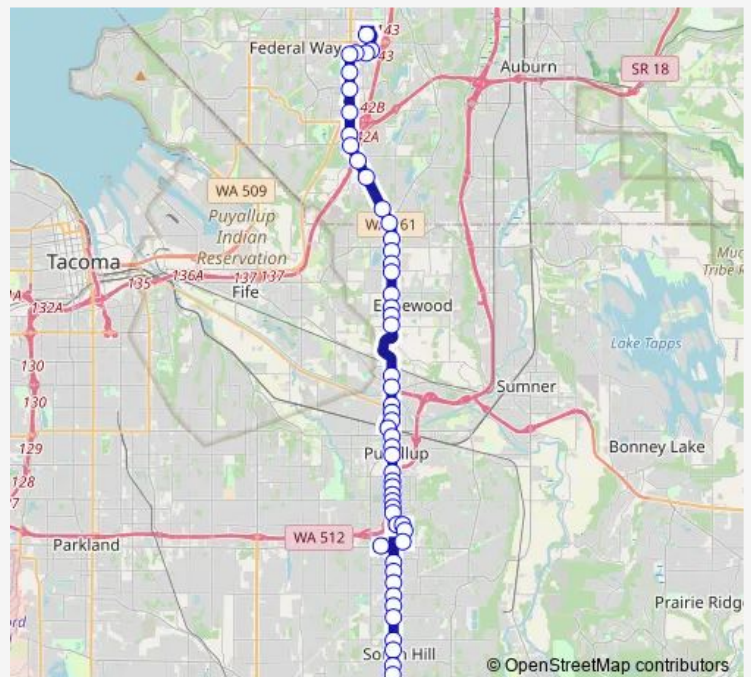

Enchanted Pkwy & 19th Wy S

Enchanted Pkwy & 28th Ave S

Enchanted Pkwy & Military Rd

Meridian E & Emerald St

Meridian E & Milton Wy

Meridian E & Queens Way

Meridian N & Taylor St E

Meridian Ave E & 24th St E

Meridian Ave E & 29th St E

Meridian Ave E & 32nd St E

Route schedule

Federal Way TC - Bay 5 — Meridian E & 171st St Ct E

Monday	05:00-19:00
Tuesday	05:00-19:00
Wednesday	05:00-19:00
Thursday	05:00-19:00
Friday	05:00-19:00
Saturday	07:05-19:05
Sunday	09:05-18:05

Route info

Direction: Federal Way TC - Bay 5

Stops: 57

Trip Duration: 1 hour 19 min

402 — Meridian

Meridian Ave E & 36th St E

Meridian N & Spencer

Meridian N & Valley Ave E

Meridian N & River Rd

Meridian N & River Rd

Meridian N & 5th Ave Nw

Puyallup Station - Bay 1

Meridian S & Elm Place

Meridian S & 6th Ave Sw

Meridian S & 9th Ave Sw

Meridian S & 14th Ave Se