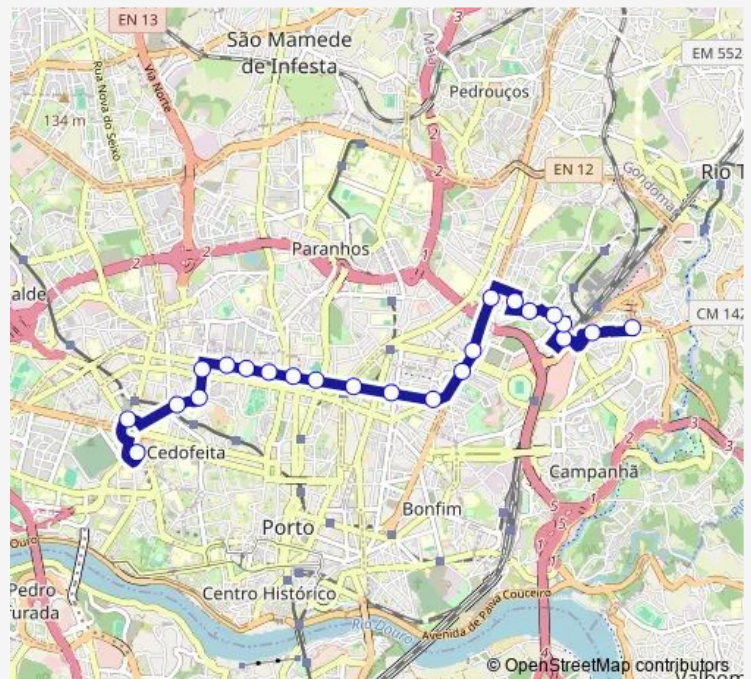

Thursday 06:00-24:00

Friday 06:00-24:00

Saturday 06:00-24:00

Sunday 06:00-24:00

Route info

Direction: S. Roque G. Barros

Stops: 23

Trip Duration: 0 hour 28 min