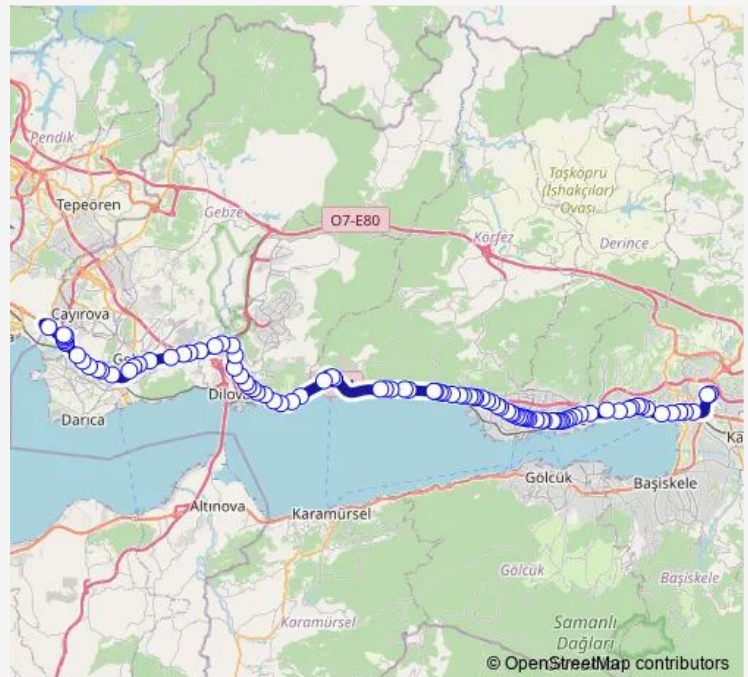

Thursday 00:30-23:50

Friday 00:30-23:50

Saturday 00:30-23:40

Sunday 00:30-23:40

Route info

Direction: Kent Önü

Stops: 95

Trip Duration: 1 hour 33 min

Saturday 05:55-23:20

Sunday 05:55-23:20

Route info

Direction: Doğu Terminali Çıkış

Stops: 95

Trip Duration: 1 hour 34 min

Sopali Hastane Yolu 1

Kocaeli Emniyet Müdürlüğü