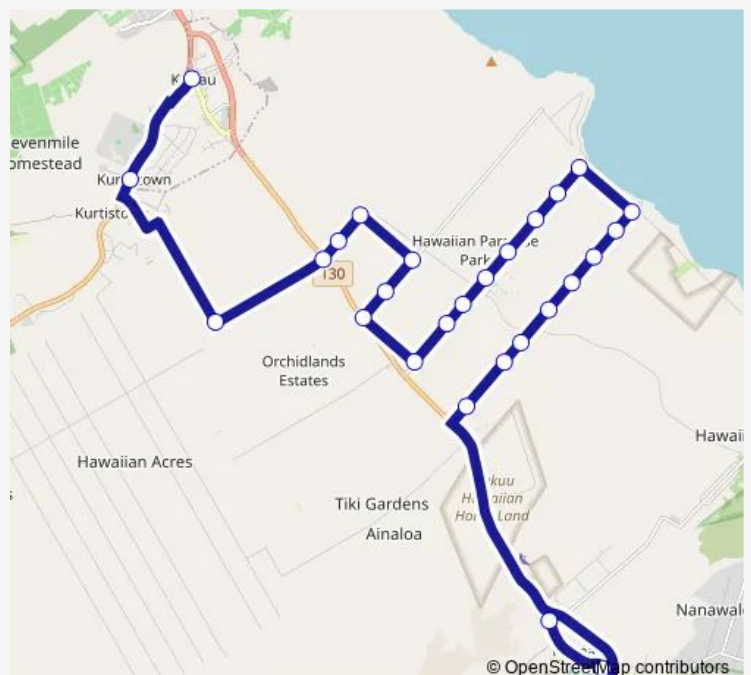

Route schedule

Kea'au Pahoe Road @ Kahakai Blvd (Puna Kai Shopping Center) — Old Volcano Road @ Keaau-Pahoa Road (Hmsa building, farside)

Monday	05:30-19:30
Tuesday	05:30-19:30
Wednesday	05:30-19:30
Thursday	05:30-19:30
Friday	05:30-19:30
Saturday	05:30-19:30
Sunday	—

Route info

Direction: Kea'au Pahoe Road @ Kahakai Blvd (Puna Kai Shopping Center)

Stops: 27

Trip Duration: 1 hour 0 min

Hawaiian Paradise Park Kaloli Dr & 27th Ave

Hawaiian Paradise Park Kaloli Dr & 22nd

Hawaiian Paradise Park Shower Dr & 22nd

Tuesday 04:35-18:35

Wednesday 04:35-18:35

Thursday 04:35-18:35

Friday 04:35-18:35

Saturday 06:35-18:35

Sunday —

Route info

Direction: Old Volcano Road @ Keaau-Pahoa Road (Hmsa building, farside)