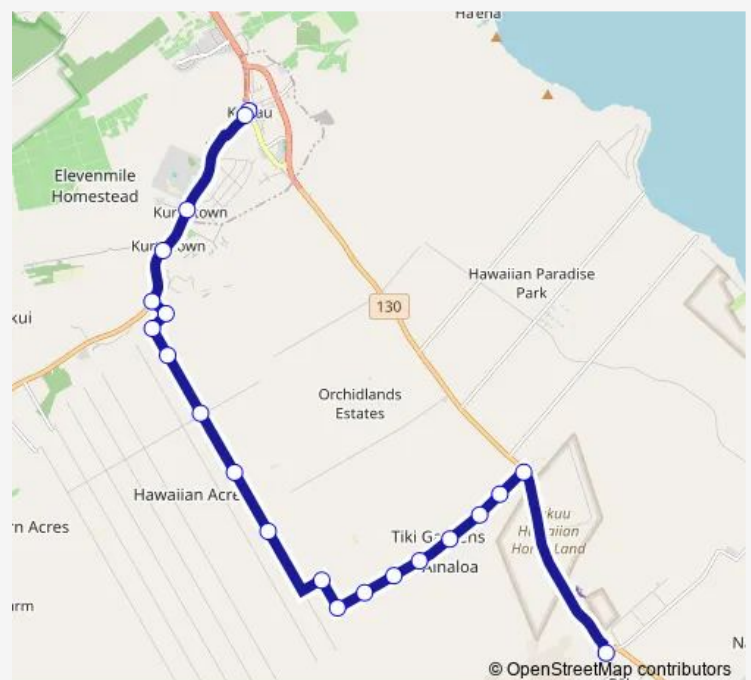

Ainaloa Blvd @ Koloa Maoli Road 9

Ainaloa Blvd @ Plumeria Drive

Ainaloa Blvd @ Tradewind Drive

Ainaloa Blvd @ Treefern Drive

Ainaloa Blvd @ Hanale Drive

Ainaloa Blvd @ Ainaloa Community Center

### Route schedule

Kea'au Old Volcano Road @ Kea'au-Pahoa Road (H.M.S.A. building farside) — Kea'au Pahoa Road @ Kahakai Blvd (Puna Kai Shopping Center)

Monday	04:35-18:35
Tuesday	04:35-18:35
Wednesday	04:35-18:35
Thursday	04:35-18:35
Friday	04:35-18:35
Saturday	06:35-18:35
Sunday	—

### Route info

Direction: Kea'au Old Volcano Road @ Kea'au-Pahoa Road (H.M.S.A. building farside)

Stops: 21

Trip Duration: 0 hour 45 min

Ainaloa Blvd @ Woodrose Drive

Maku'u/Ainaloa Highway 130 @ Ainaloa Boulevard (bus turnout)