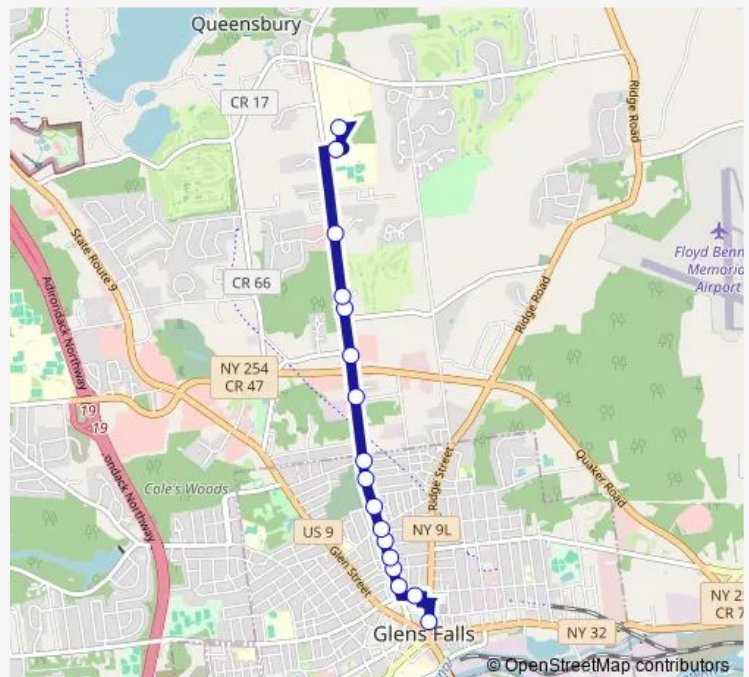

Bay St & Cronin Rd (Stewart's)

Bay Rd & Hearts Way

Bay Rd & Willowbrook Rd

Suny Adirondack Stop #1

Suny Adirondack Stop #2

Route schedule

Ridge Street Terminal — Suny Adirondack Stop #2

Monday 08:30-20:45

Tuesday 08:30-20:45

Wednesday 08:30-20:45

Thursday 08:30-20:45

Friday 08:30-20:45

Saturday 13:00-18:10

Sunday —

Route info

Direction: Ridge Street Terminal

Stops: 17

Trip Duration: 0 hour 11 min

Direction

Suny Adirondack Stop #2 — Ridge Street Terminal

17 stops

[Open route schedule](#)

Suny Adirondack Stop #2

Queensbury Town Hall

Route info

Direction: Suny Adirondack Stop #2

Stops: 17

Trip Duration: 0 hour 16 min

Direction

Ridge Street Terminal — Ridge Street Terminal

8 stops

[Open route schedule](#)