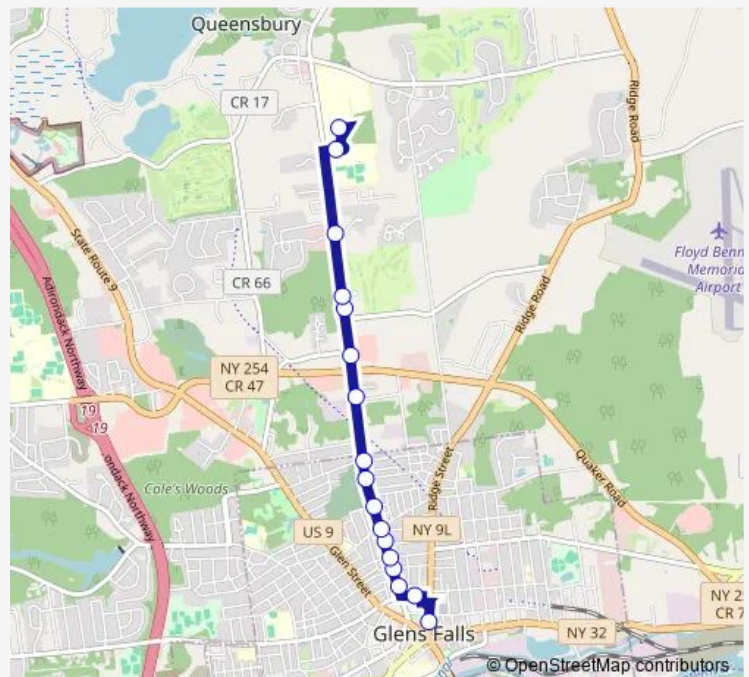

Bay St & Cronin Rd (Stewart's)

Bay Rd & Hearts Way

Bay Rd & Willowbrook Rd

Suny Adirondack Stop #1

Suny Adirondack Stop #2

### Route schedule

Ridge Street Terminal — Suny Adirondack Stop #2

Monday 08:30-20:45

Tuesday 08:30-20:45

Wednesday 08:30-20:45

Thursday 08:30-20:45

Friday 08:30-20:45

Saturday 13:00-18:10

### Route info

Direction: Ridge Street Terminal

Stops: 17

Trip Duration: 0 hour 11 min

**Direction**

Walmart (Weeks Road) — Ridge Street Terminal

7 stops

[Open route schedule](#)

## Route info

Direction: Walmart (Weeks Road)

Stops: 7

Trip Duration: 0 hour 40 min

**Direction**

Ridge Street Terminal — Ridge Street Terminal

8 stops

[Open route schedule](#)