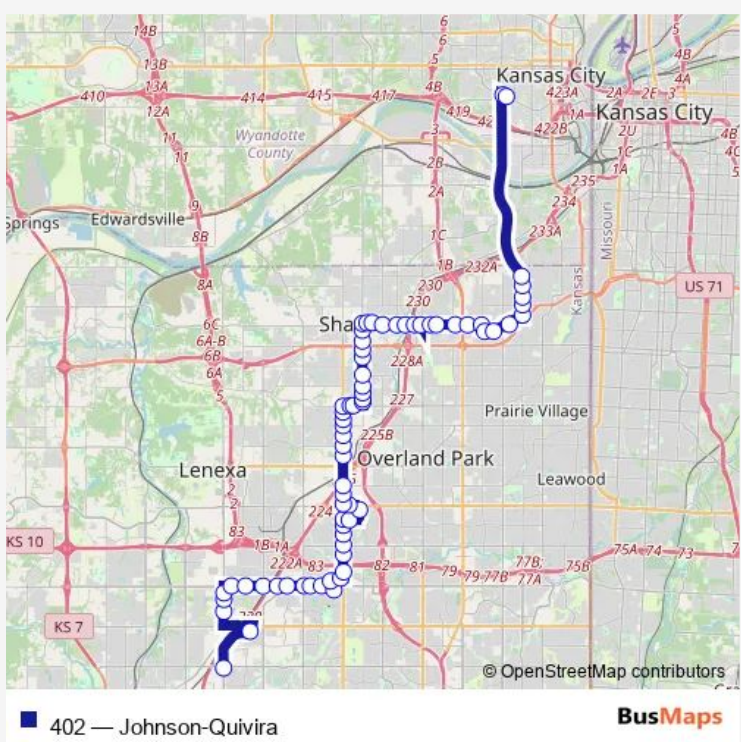

# Bus 402 Johnson-Quivira

[Go to website](#)

**Direction**  
 ON Central AT 16th Eastbound — ON Renner Road AT 116th Southbound

94 stops

[Open route schedule](#)

- ON Central AT 16th Eastbound
- ON Central AT Wilson Eastbound
- ON Central AT 13th Eastbound
- ON Central AT Valley Eb
- ON Central AT 12th Eastbound
- ON Central AT Bethany Eastbound
- ON Central AT 11th Eb
- ON Central AT 10th Eastbound
- ON Central AT 9TH Eastbound
- ON Central AT COY Eastbound
- ON Central AT Pyle Eastbound
- ON 7TH AT Reynolds Northbound
- ON 7TH AT Tenny Northbound
- ON 7TH AT Ohio Northbound
- ON 7TH ST AT Splitlog Nb
- ON 7TH AT Orville Northbound
- ON 7TH AT Tauromee Northbound
- ON 7TH AT Barnett Northbound
- ON Minnesota AVE AT 7TH Street Wb
- ON Minnesota AT 8TH Westbound
- ON Minnesota AT 9TH Westbound

**Route schedule**  
 ON Central AT 16th Eastbound — ON Renner Road AT 116th Southbound

Monday	06:09-07:09
Tuesday	06:09-07:09
Wednesday	06:09-07:09
Thursday	06:09-07:09
Friday	06:09-07:09
Saturday	—
Sunday	—

**Route info**

Direction: ON Central AT 16th Eastbound

Stops: 94

Trip Duration: 1 hour 25 min

ON Minnesota AT 10th Westbound

ON Minnesota AT 11th Westbound

ON Minnesota AT 12th ST Wb

ON Minnesota AT 13th ST Wb

ON Minnesota AT 14th Wb

ON Minnesota AT 16th ST Wb

ON Minnesota AT 18th ST Wb

ON 18th AT Central Southbound Farside

ON ROE AT 48th Southbound

ON ROE AT 51st Sb

ON ROE AT W 53rd Southbound

ON ROE AT 55th ST Sb