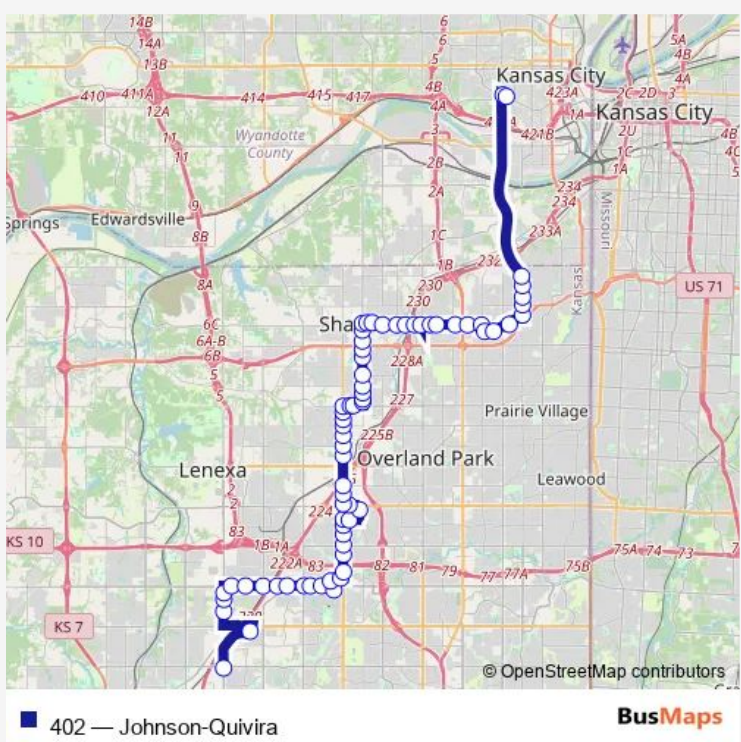

Route schedule

ON Central AT 16th Eastbound — ON Renner Road AT 116th Southbound

| | |
|-----------|-------------|
| Monday | 06:09-07:09 |
| Tuesday | 06:09-07:09 |
| Wednesday | 06:09-07:09 |
| Thursday | 06:09-07:09 |
| Friday | 06:09-07:09 |
| Saturday | — |
| Sunday | — |

Route info

Direction: ON Central AT 16th Eastbound

Stops: 94

Trip Duration: 1 hour 25 min

ON Minnesota AT 10th Westbound

ON Minnesota AT 11th Westbound

ON Minnesota AT 12th ST Wb

ON Minnesota AT 13th ST Wb

ON Minnesota AT 14th Wb

ON Minnesota AT 16th ST Wb

ON Minnesota AT 18th ST Wb

ON 18th AT Central Southbound Farside

ON ROE AT 48th Southbound

ON ROE AT 51st Sb

ON ROE AT W 53rd Southbound

ON ROE AT 55th ST Sb

ON Johnson Drive AT Hadley ST WB Fs

ON Johnson Drive AT Antioch Road WB Farside

ON Johnson Drive AT Ikea WAY WB Farside

ON Johnson Drive AT Merrian Drive WB Farside

ON Johnson Drive AT Knox Street Westbound