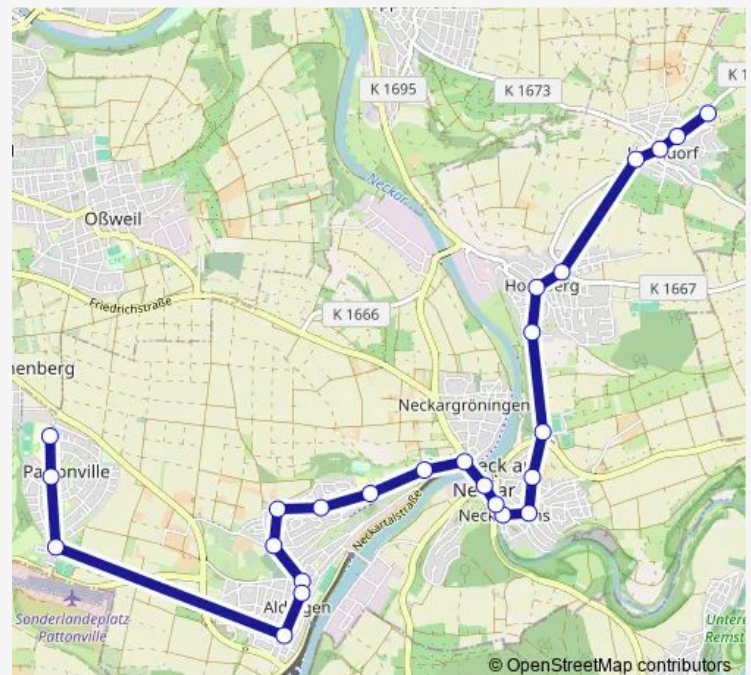

### Route schedule

Pattonv. Realsch. — Hochdorf Wendepalte

Monday	04:15-00:15 <sup>+1</sup>
Tuesday	04:15-00:15 <sup>+1</sup>
Wednesday	04:15-00:15 <sup>+1</sup>
Thursday	04:15-00:15 <sup>+1</sup>
Friday	04:15-00:15 <sup>+1</sup>
Saturday	05:15-00:15 <sup>+1</sup>
Sunday	06:15-00:15 <sup>+1</sup>

### Route info

Direction: Pattonv. Realsch.

Stops: 25

Trip Duration: 0 hour 37 min

402

Hochberg Rotweg

Hochdorf Hochberger Str.

Hochdorf Wilhelmsplatz