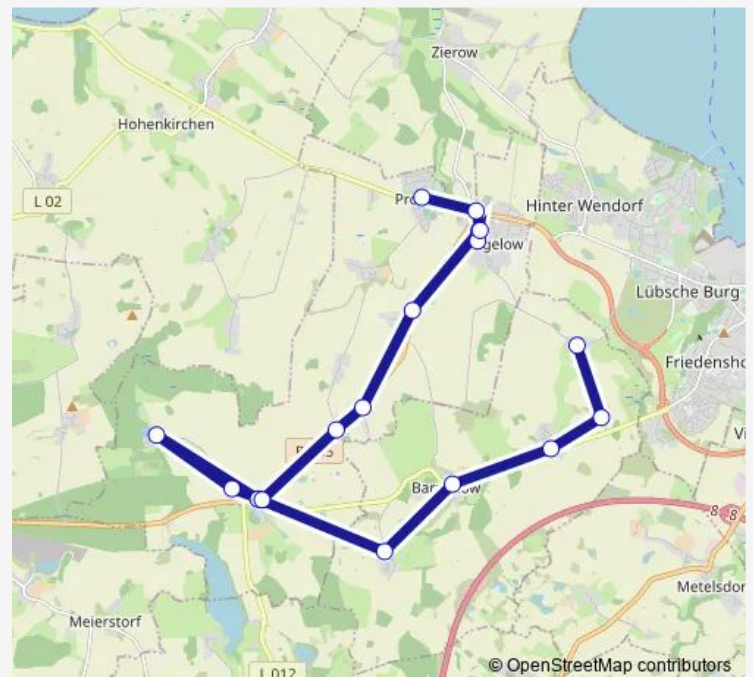

### Route schedule

Gressow Dorfteich — Klein Woltersdorf/Mv

Monday 06:40

Tuesday 06:40

Wednesday 06:40

Thursday 06:40

Friday 06:40

Saturday —

### Route info

Direction: Gressow Dorfteich

Stops: 6

Trip Duration: 0 hour 12 min

## Direction

Proseken Schule — Gägelow Wischer Str.

17 stops

[Open route schedule](#)

Proseken Schule

Gägelow Wischer Str.

Stofferstorf

Voßkuhl

## Route info

Direction: Klein Woltersdorf/Mv

Stops: 17

Trip Duration: 0 hour 38 min

402 Bus time schedules and route maps are available in an offline PDF at [busmaps.com](https://busmaps.com). Use the [busmaps.com](https://busmaps.com) website to see live bus times, train schedule or subway schedule, and step-by-step directions for all public transit in Wismar