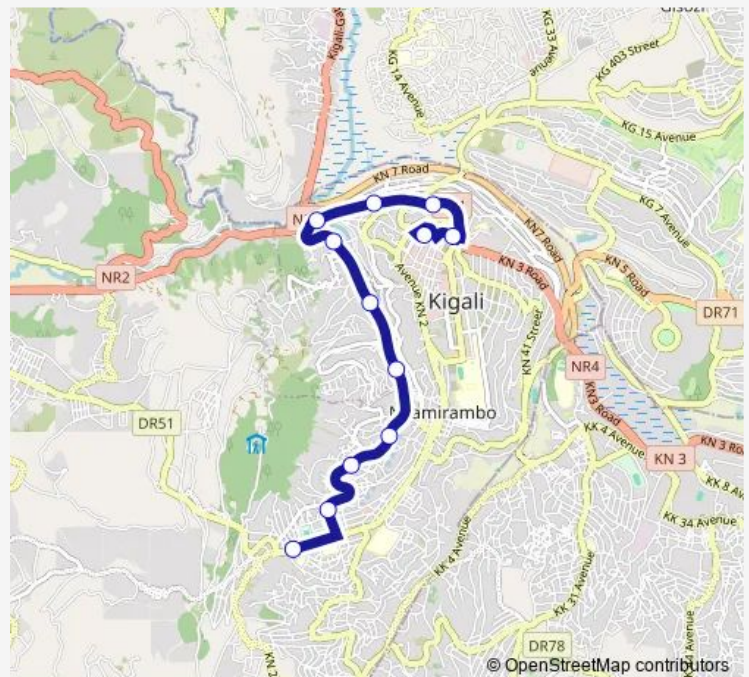

Unknown

Unknown

Unknown

Unknown

Unknown

Nyamirambo Taxi Park

### Route schedule

Nyabugogo Taxi Park — Nyamirambo Taxi Park

Monday 18:11

Tuesday 18:11

Wednesday 18:11

Thursday 18:11

Friday 18:11

Saturday —

### Route info

Direction: Nyabugogo Taxi Park

Stops: 10

Trip Duration: 0 hour 26 min

402 — Rftc - Zone III and IV - 402

**Direction**

Nyabugogo bus park — Nyamirambo bus park

9 stops

## Route info

Direction: Nyamirambo kuryanyuma

Stops: 8

Trip Duration: 0 hour 21 min

402 Bus time schedules and route maps are available in an offline PDF at busmaps.com. Use the busmaps.com website to see live bus times, train schedule or subway schedule, and step-by-step directions for all public transit in Kigali