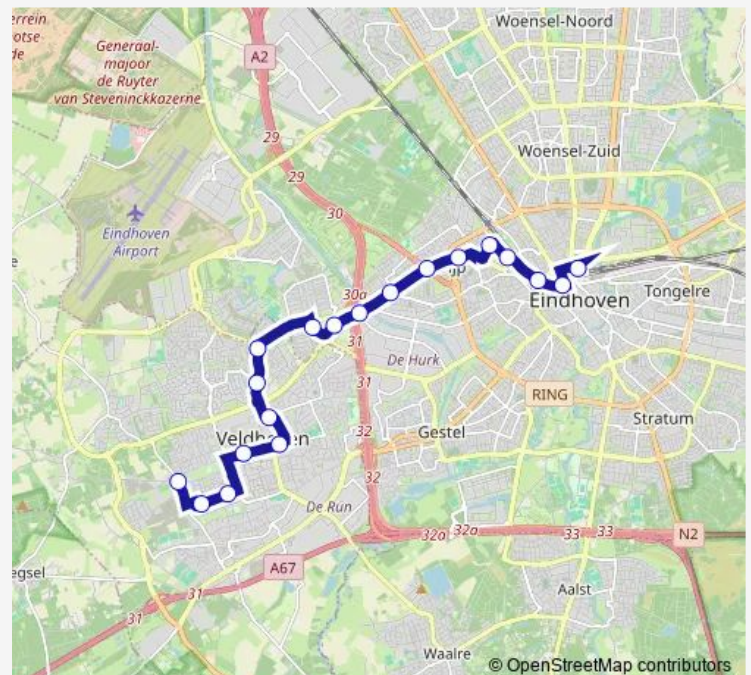

Veldhoven, Sondervick

Route schedule

Eindhoven, Station — Veldhoven, Sondervick

Monday 05:55-00:09⁺¹

Tuesday 05:55-23:51

Wednesday 05:55-23:51

Thursday 05:55-00:09⁺¹

Friday 05:55-23:51

Saturday 07:30-00:09⁺¹

Sunday 08:01-00:09⁺¹

Route info

Direction: Eindhoven, Station

Stops: 19

Trip Duration: 0 hour 31 min

■ 402 — Veldhoven Zonderwijk - Eindhoven Station

Direction

Veldhoven, Sondervick — Eindhoven, Station

19 stops

[Open route schedule](#)

Veldhoven, Sondervick

Veldhoven, De Naaldenmaker

Veldhoven, De Klokkenmaker

Veldhoven, Bossebaan

Veldhoven, City Centrum