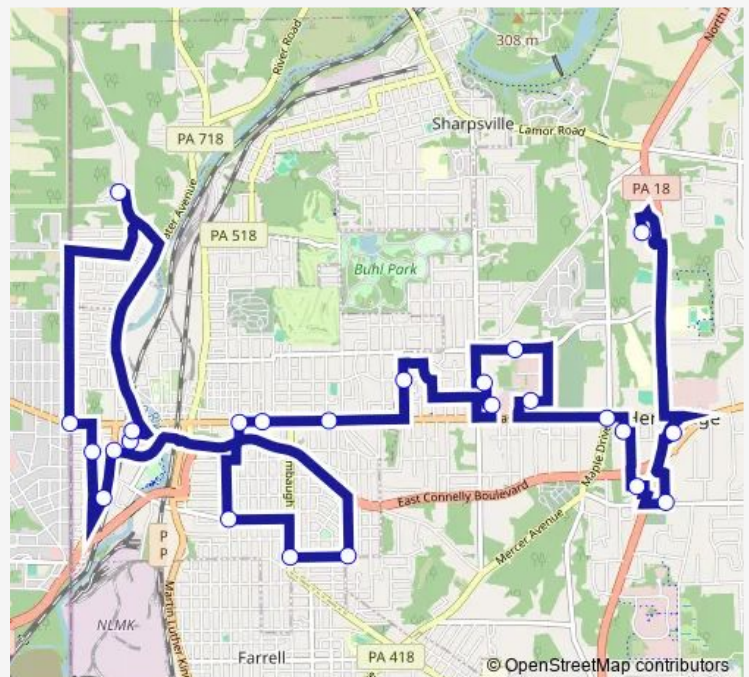

Wednesday 07:25

Thursday 07:25

Friday 07:25

Saturday —

Sunday —

Route info

Direction: Sharon Schools Eastbound

Stops: 6

Trip Duration: 0 hour 15 min

402 — Central Route

Direction

Downtown Sharon — Wal Mart

24 stops

[Open route schedule](#)

Downtown Sharon

Connelly @ S Irvine

Direction: Downtown Sharon

Stops: 24

Trip Duration: 1 hour 6 min

Direction

Wal Mart — Downtown Sharon

11 stops

[Open route schedule](#)

Wal Mart

Direction: Downtown Sharon

Stops: 25

Trip Duration: 1 hour 10 min

Direction

Wal Mart — Downtown Sharon

15 stops

[Open route schedule](#)

Wal Mart