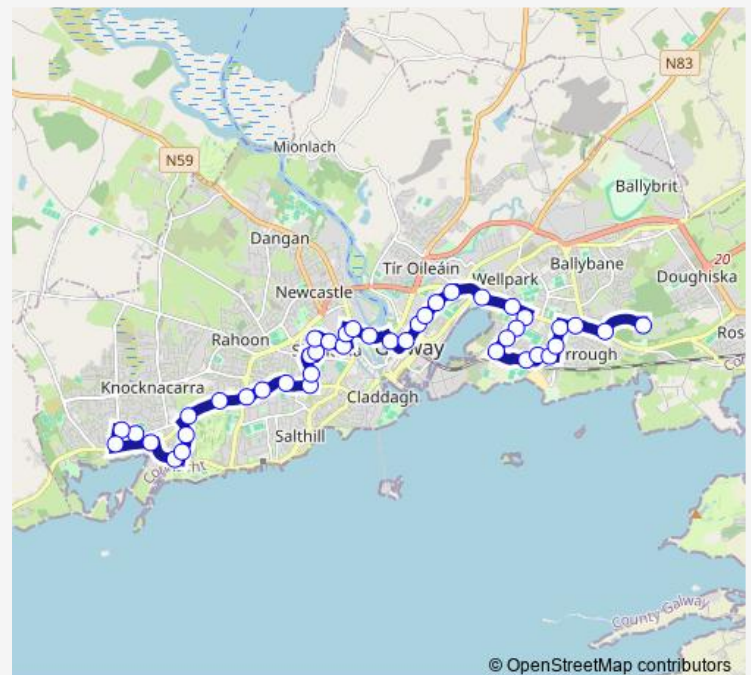

Thursday —

Friday —

Saturday —

Sunday —

Route info

Direction: Merlin Park Hospital

Stops: 30

Trip Duration: 0 hour 40 min

402 — Seacrest - Eyre Square - Merlin Park

Maunsells Road

The Nurseries

Mount Eaton

Taylor's Hill (Ardmore)

The Gardens

Manor Drive

Kingston Gardens

Ionad Siopadóireachta Chnoc na Cathrach

Círín na Mara

Direction

Círín na Mara — Merlin Park Hospital

35 stops

[Open route schedule](#)

Círín na Mara

Cnoic na Foraoise

Friday 06:30-23:00

Saturday 07:00-23:00

Sunday 08:00-23:00

Route info

Direction: Círín na Mara

Stops: 42

Trip Duration: 0 hour 48 min

Cill Ard