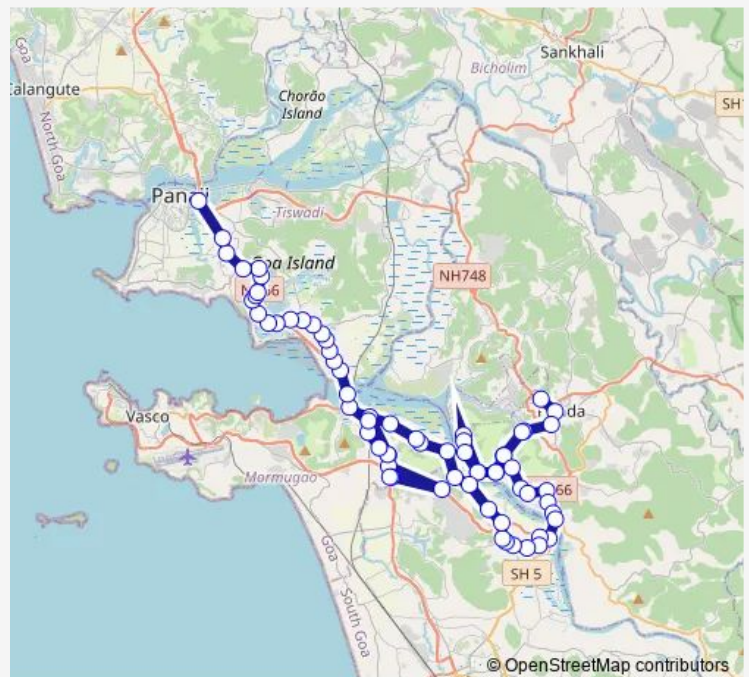

Thursday 06:30

Friday 06:30

Saturday 06:30

Sunday 06:30

Route info

Direction: Ponda KTC Bus Stand

Stops: 68

Trip Duration: 2 hour 40 min

■ VSD24 — Panaji - Ponda via Talaulim, Talaulim

Chowgule Dock

Amyakade Stop

Crystal Rock

Health Centre Loutolim

Loutolim

Loutolim Ramnath temple

Taleban cross