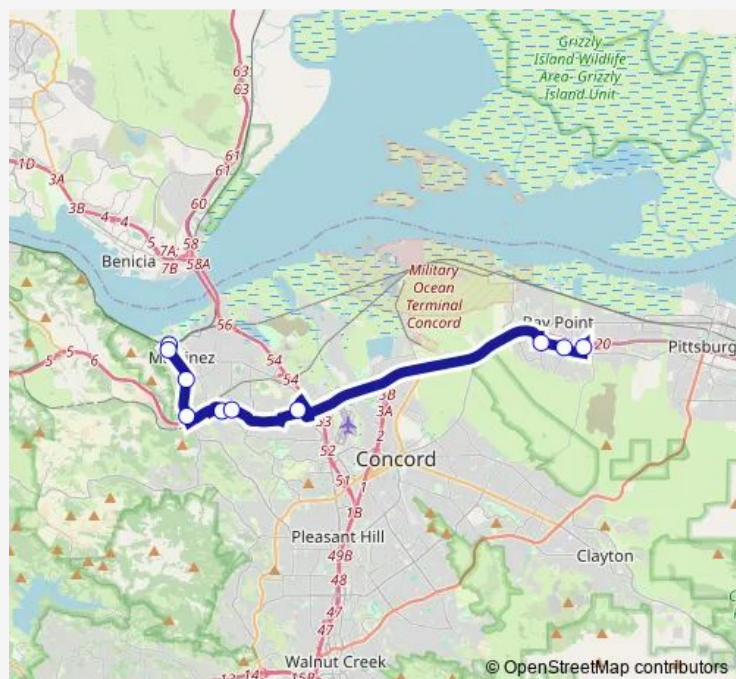

Bus 200X Martinez / Pittsburg

[Go to website](#)

Direction

Amtrak — Pittsburg/Bay Point Bart

10 stops

[Open route schedule](#)

Amtrak

Berrellesa St & Escobar St

Route schedule

Amtrak — Pittsburg/Bay Point Bart

Monday 07:23-17:23

Tuesday 07:23-17:23

Wednesday 07:23-17:23

Thursday 07:23-17:23

Friday 07:23-17:23

Saturday —

Sunday —

Route info

Direction: Amtrak

Stops: 10

Trip Duration: 0 hour 52 min

200X — Martinez / Pittsburg

Direction

Pittsburg/Bay Point Bart — Amtrak

10 stops

[Open route schedule](#)

Pittsburg/Bay Point Bart

West Leland Rd & Alves Ranch Rd

San Marco Blvd & West Leland Rd

Arnold Dr & Starflower Dr

Muir Rd & Roman Wy

Muir Rd & Veterans Dr