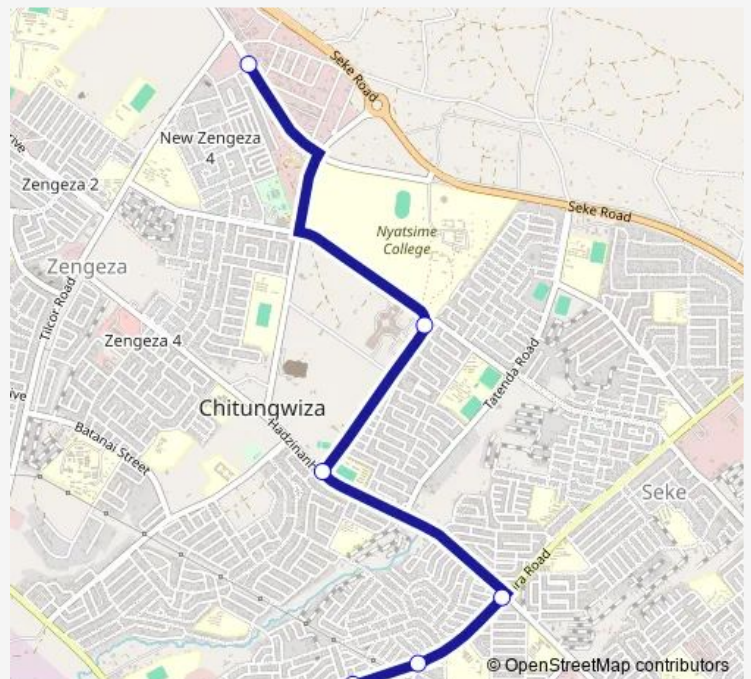

Direction

Pa L, Maharapara Road — Chikwanha Hub

6 stops

[Open route schedule](#)

Pa L, Maharapara Road

Green Tank

Car Sale

Chitungwiza, Padudzai

Town Centre 2

Chikwanha Hub

Route schedule

Pa L, Maharapara Road — Chikwanha Hub

Monday	11:53
Tuesday	11:53
Wednesday	11:53
Thursday	11:53
Friday	11:53
Saturday	11:53
Sunday	11:53

Route info

Direction: Pa L, Maharapara Road

Stops: 6

Trip Duration: 0 hour 21 min

Unit L to Chikwanha

Communal Taxi Service time schedules and route maps are available in an offline PDF at busmaps.com. Use the busmaps.com website to see live bus times, train schedule or subway schedule, and step-by-step directions for all public transit in Harare