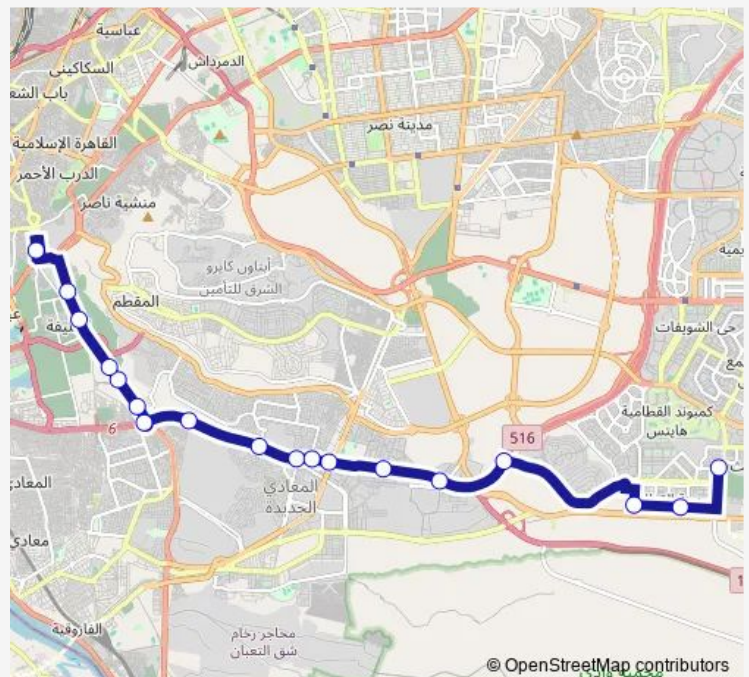

Saturday 06:30-15:00

Sunday 06:30-15:00

Route info

Direction: Kattameyya Church

Stops: 19

Trip Duration: 0 hour 38 min

Ic79 — Al Sayeda Aisha-Kattameyya Church

BusMaps

Al Magzar Al Aali - Autostrad

Autostrad - Al Moneeb Axis

Basateen

Masaken Al Kendy

Watanya Gas Station - Ring Road - Kattameya

Carrefour - Ring Road

Adidas Steps - Ring Road

Shooting Club Pedestrian Tunnel

Monday 06:30-15:00

Tuesday 06:30-15:00

Wednesday 06:30-15:00

Thursday 06:30-15:00

Friday 06:30-15:00

Saturday 06:30-15:00

Sunday 06:30-15:00

Route info