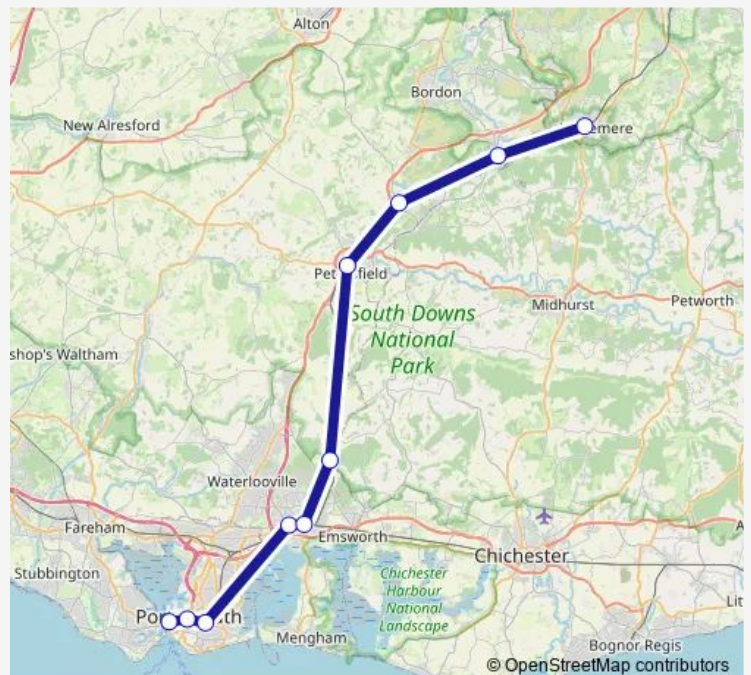

### Direction

Portsmouth Harbour — Haslemere

10 stops

[Open route schedule](#)

Portsmouth Harbour

Portsmouth & Southsea

Fratton

Bedhampton

### Route schedule

Portsmouth Harbour — Haslemere

Monday —

Tuesday —

Wednesday —

Thursday —

Friday —

Saturday —

### Route info

Direction: Portsmouth Harbour

Stops: 10

Trip Duration: 0 hour 54 min

Sw:Pmh->Hsl — SW train service from PMH to Hsl

Sw:Pmh->Hsl Rail time schedules and route maps are available in an offline PDF at [busmaps.com](https://busmaps.com). Use the [busmaps.com](https://busmaps.com) website to see live bus times, train schedule or subway schedule, and step-by-step directions for all public transit in Portsmouth