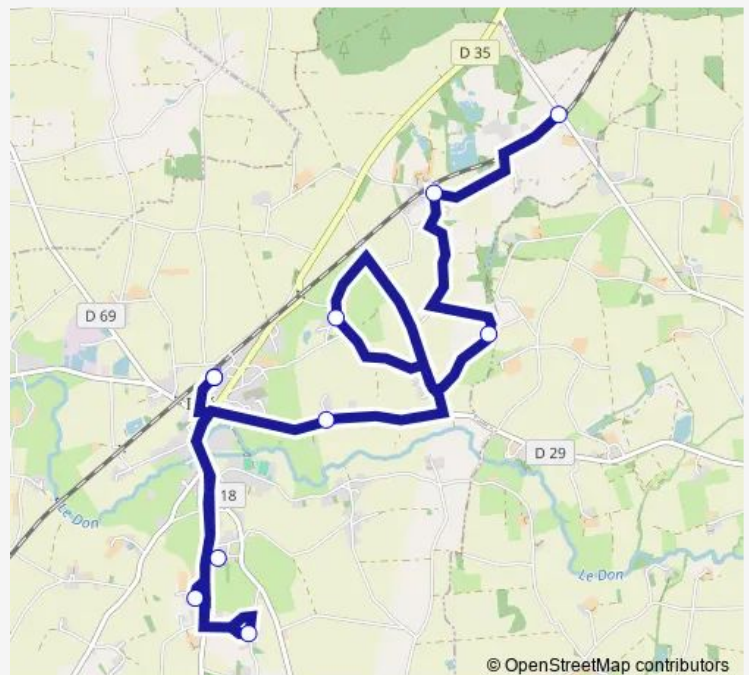

Monday 16:20

Tuesday 16:20

Wednesday —

Thursday 16:20

Friday 16:20

Saturday —

Sunday —

Route info

Direction: Ec Priv St Louis - Isse

Stops: 10

Trip Duration: 0 hour 31 min

© OpenStreetMap contributors

Direction

Ec Priv St Louis - Isse — Boissais Village Vers la Barre - Isse

7 stops

[Open route schedule](#)

Friday 08:09

Saturday —

Sunday —

Route info

Direction: Claie - Isse

Stops: 10

Trip Duration: 0 hour 30 min

Direction