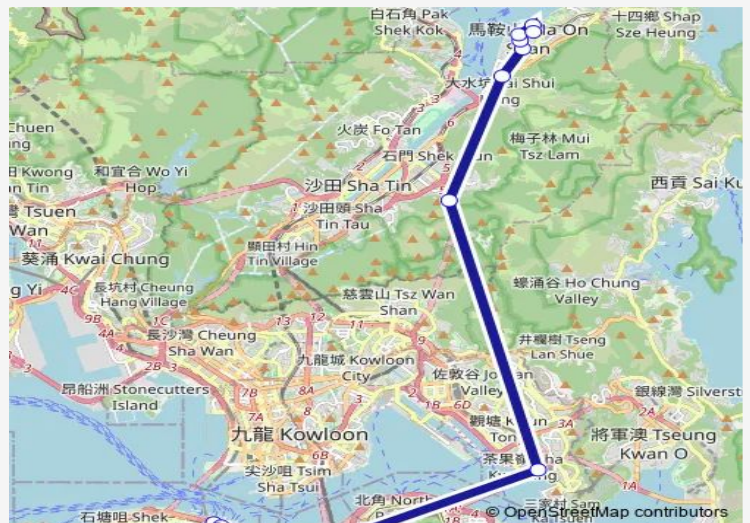

[Ctb] Tate'S Cairn Tunnel BUS-BUS Interchange[[Kmb+Ctb] Tate'S Cairn Tunnel/
Tate'S Cairn Tunnel Toll Plaza[[Kmb] Tate'S Cairn Tunnel

[Ctb] Eastern Harbour Crossing BUS-BUS Interchange[[Kmb+Ctb] Eastern Harbour Tunnel BBI/
Eastern Harbour Crossing BUS-BUS Interchange[[Kmb] Eastern Harbour Tunnel Bbi

[Ctb] OLD WAN Chai Police Station, Gloucester Road[[Kmb+Ctb] OLD WAN Chai Police Station/
Old WAN Chai Police Station, Gloucester Road[[Kmb] OLD WAN Chai Police Station

[Kmb+Ctb] Luard Road/
Luard Road, Gloucester Road[[Kmb] Luard Rd[[Pi] LUK Kwok Centre, Gloucester Road

Route schedule

[Ctb] MA ON Shan Town Centre[[Kmb+Ctb] MA ON Shan Town Centre BUS Terminus/
Ma ON Shan Town Centre[[Kmb] MA ON Shan Town Centre BUS Terminus — [Ctb] Hong Kong Station[[Kmb+Ctb] Central (Hong Kong Station) BUS Terminus/
Hong Kong Station[[Kmb] Central (Hong Kong Station) BUS Terminus

Monday	06:00-22:50
Tuesday	06:00-22:50
Wednesday	06:00-22:50
Thursday	06:00-22:50
Friday	06:00-22:50
Saturday	06:00-22:50
Sunday	06:00-22:50

Route info

Direction: [Ctb] MA ON Shan Town Centre[[Kmb+Ctb] MA ON Shan Town Centre BUS Terminus/
Ma ON Shan Town Centre[[Kmb] MA ON Shan Town Centre BUS Terminus

Stops: 14

Trip Duration: 1 hour 27 min

681 — Central (Hong Kong Station) - MA ON Shan Town Centre **BusMaps**