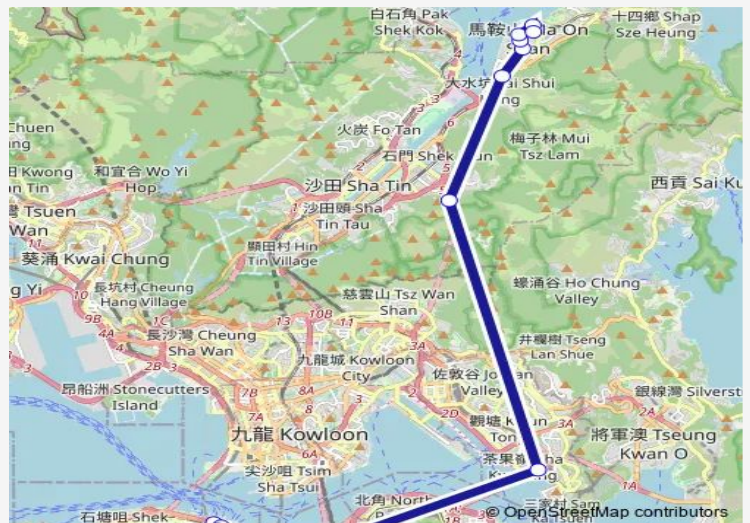

[Ctb] Tate'S Cairn Tunnel BUS-BUS Interchange[[Kmb+Ctb] Tate'S Cairn Tunnel/
Tate'S Cairn Tunnel BUS-BUS Interchange[[Kmb] Tate'S Cairn Tunnel

[Ctb] Eastern Harbour Crossing BUS-BUS Interchange[[Kmb+Ctb] Eastern Harbour Tunnel BBI/
Eastern Harbour Crossing BUS-BUS Interchange[[Kmb] Eastern Harbour Tunnel Bbi

[Ctb] OLD WAN Chai Police Station, Gloucester Road[[Kmb+Ctb] OLD WAN Chai Police Station/
Old WAN Chai Police Station, Gloucester Road[[Kmb] OLD WAN Chai Police Station

[Kmb+Ctb] Luard Road/
Gloucester LUK Kwok, Gloucester Road[[Kmb] Luard Rd[[Pi] LUK Kwok Centre, Gloucester Road

Route schedule

[Ctb] MA ON Shan Town Centre[[Kmb+Ctb] MA ON Shan Town Centre BUS Terminus/
Ma ON Shan Town Centre[[Kmb] MA ON Shan Town Centre BUS Terminus — [Ctb] Hong Kong Station[[Kmb+Ctb] Central (Hong Kong Station) BUS Terminus/
Hong Kong Station[[Kmb] Central (Hong Kong Station) BUS Terminus

Monday	06:00-22:50
Tuesday	06:00-22:50
Wednesday	06:00-22:50
Thursday	06:00-22:50
Friday	06:00-22:50
Saturday	06:00-22:50
Sunday	06:00-22:50

Route info

Direction: [Ctb] MA ON Shan Town Centre[[Kmb+Ctb] MA ON Shan Town Centre BUS Terminus/
Ma ON Shan Town Centre[[Kmb] MA ON Shan Town Centre BUS Terminus

Stops: 14

Trip Duration: 1 hour 13 min

681 — Central (Hong Kong Station) - MA ON Shan Town Centre **BusMaps**