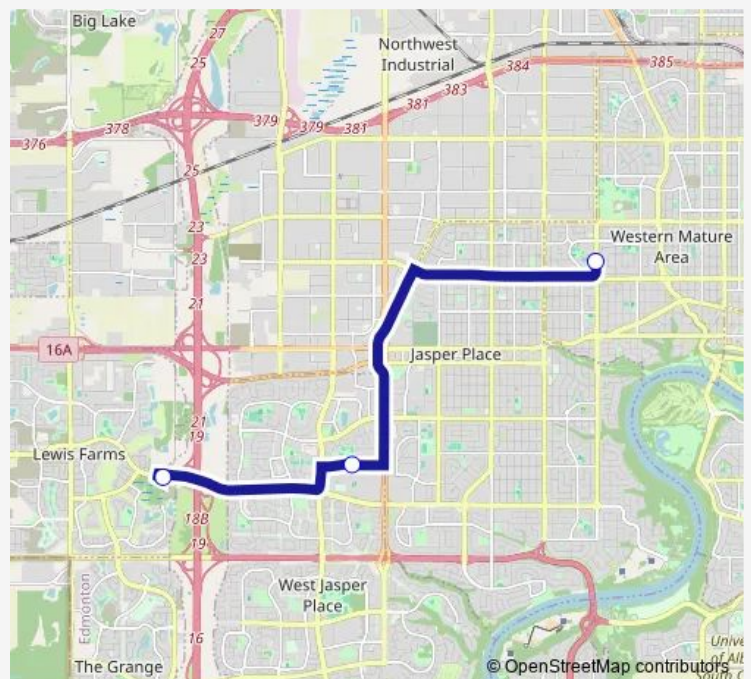

West Edmonton Mall Transit Centre Bay B

Route schedule

136 Street & 111 Avenue — West Edmonton Mall Transit Centre Bay B

Monday 15:15

Tuesday 15:15

Wednesday 15:15

Thursday 15:15

Friday 15:15

Saturday —

Sunday —

Route info

Direction: 136 Street & 111 Avenue

Stops: 3

Trip Duration: 0 hour 27 min

Direction

West Edmonton Mall Transit Centre Bay D — 136 Street & 111 Avenue

3 stops

[Open route schedule](#)

West Edmonton Mall Transit Centre Bay D

142 Street & 109 Avenue

136 Street & 111 Avenue

Route schedule

West Edmonton Mall Transit Centre Bay D — 136 Street & 111 Avenue

Monday 08:22

Tuesday 08:22

Wednesday 08:22

Thursday 08:22

Friday 08:22

Saturday —

Sunday —

Route info

Direction: West Edmonton Mall Transit Centre Bay D