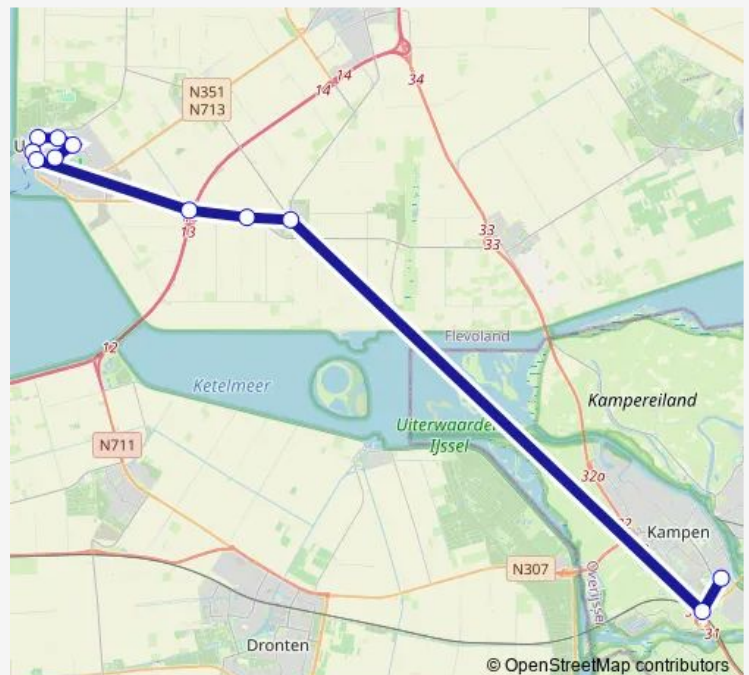

Urk, Lange Dam

Urk, De Noord

Urk, Gemeentehuis

Urk, Singel

Nagele, Domineesweg

Nagele, Professor Brandsmaweg

Nagele, Nagele

Kampen, Station Zuid

Kampen, GSG Pieter Zandt

Route schedule

Urk, Rotholm — Kampen, GSG Pieter Zandt

Monday	07:39
Tuesday	07:39
Wednesday	07:39
Thursday	07:39
Friday	07:39
Saturday	—
Sunday	—

Route info

Direction: Urk, Rotholm

Stops: 11

Trip Duration: 0 hour 51 min

■ 681 — Urk - Kampen GSG Pieter Zandt

BusMaps

Direction

Kampen, GSG Pieter Zandt — Urk, Singel

11 stops

[Open route schedule](#)

Thursday 07:39

Friday 07:39

Saturday —

Sunday —

Route info

Direction: Urk, Ransuil

Stops: 12

Trip Duration: 0 hour 51 min