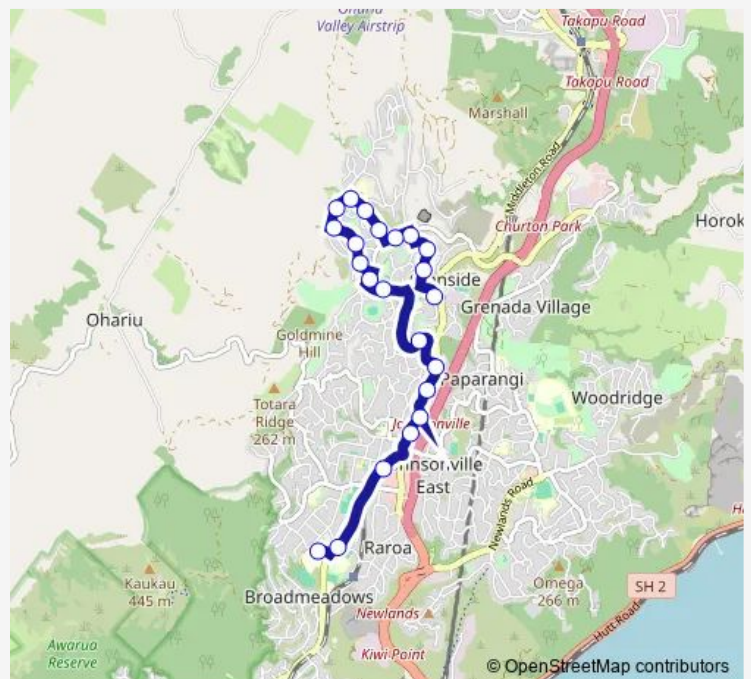

Burbank Crescent at Wantwood Street

Burbank Crescent at Longmont Terrace

Lakewood Avenue at Westchester Drive

Westchester Drive (near 111)

Amesbury Drive at Derry Hill

Amesbury Drive at Claverton Grove

Amesbury Drive at Erlestoke Crescent

Erlestoke Crescent at Tattenhall Grove

Waverton Terrace at Sandy Brow

Waverton Terrace (near 30)

Waverton Terrace (near 12)

Westchester Drive at Waverton Terrace

Lakewood Reserve

Churton Drive at Windermeer Grove

Middleton Road at Churton Drive (near 122)

Middleton Road (near 76)

Middleton Road (near 48)

Middleton Road (near 18)

Johnsonville - Stop B

Route schedule

Halswater Drive at Dormar Place — Onslow College (school grounds)

Monday	08:06
Tuesday	08:06
Wednesday	08:06
Thursday	08:06
Friday	08:06
Saturday	—
Sunday	—

Route info

Direction: Halswater Drive at Dormar Place

Stops: 22

Trip Duration: 0 hour 29 min

Burma Road near Haumia Street (Raroa Intermediate)