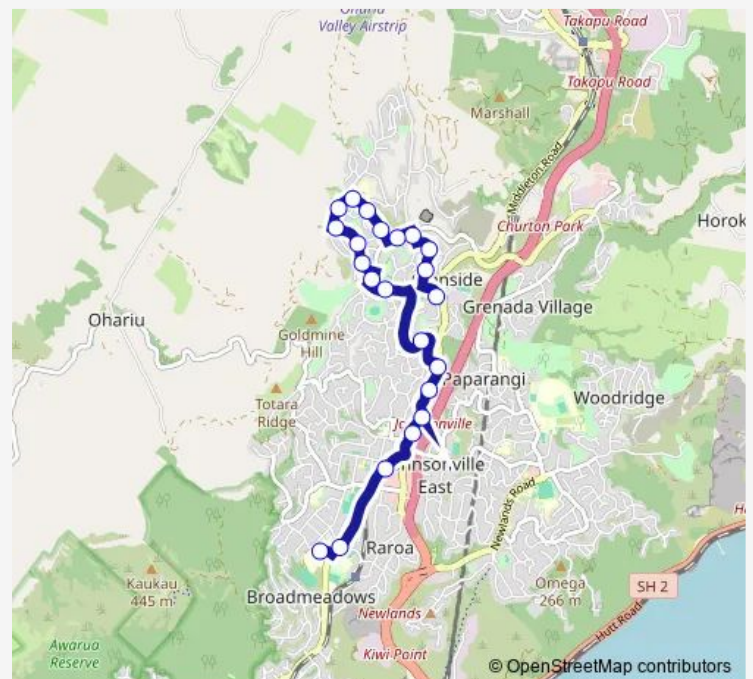

Lakewood Avenue at Westchester Drive

Westchester Drive (near 111)

Amesbury Drive at Derry Hill

Amesbury Drive at Claverton Grove

Amesbury Drive at Erlestoke Crescent

Erlestoke Crescent at Tattenhall Grove

Waverton Terrace at Sandy Brow

Middleton Road (near 48)

Middleton Road (near 18)

Johnsonville - Stop B

### Route schedule

Halswater Drive at Dormar Place — Onslow College (school grounds)

|           |       |
|-----------|-------|
| Monday    | 08:06 |
| Tuesday   | 08:06 |
| Wednesday | 08:06 |
| Thursday  | 08:06 |
| Friday    | 08:06 |
| Saturday  | —     |
| Sunday    | —     |

### Route info

Direction: Halswater Drive at Dormar Place

Stops: 22

Trip Duration: 0 hour 29 min

Burma Road near Haumia Street (Raroa Intermediate)

Onslow College (school grounds)

681 School Bus time schedules and route maps are available in an offline PDF at [busmaps.com](https://busmaps.com). Use the [busmaps.com](https://busmaps.com) website to see live bus times, train schedule or subway schedule, and step-by-step directions for all public transit in Wellington