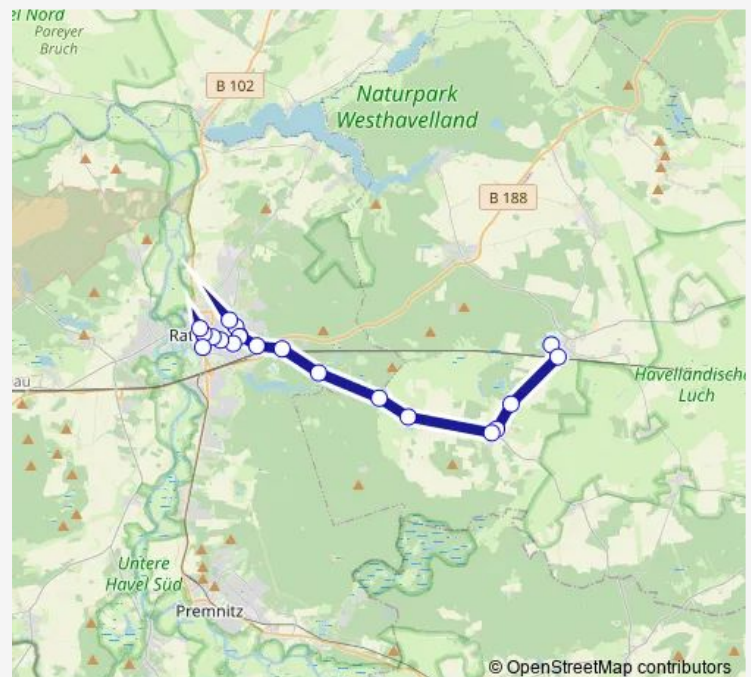

Route schedule

Nennhausen, Schule — Rathenow, Weinberg

Monday 06:55

Tuesday 06:55

Wednesday 06:55

Thursday 06:55

Friday 06:55

Saturday —

Sunday —

Route info

Direction: Nennhausen, Schule

Stops: 20

Trip Duration: 0 hour 31 min

681 Bus time schedules and route maps are available in an offline PDF at busmaps.com. Use the busmaps.com website to see live bus times, train schedule or subway schedule, and step-by-step directions for all public transit in Rathenow