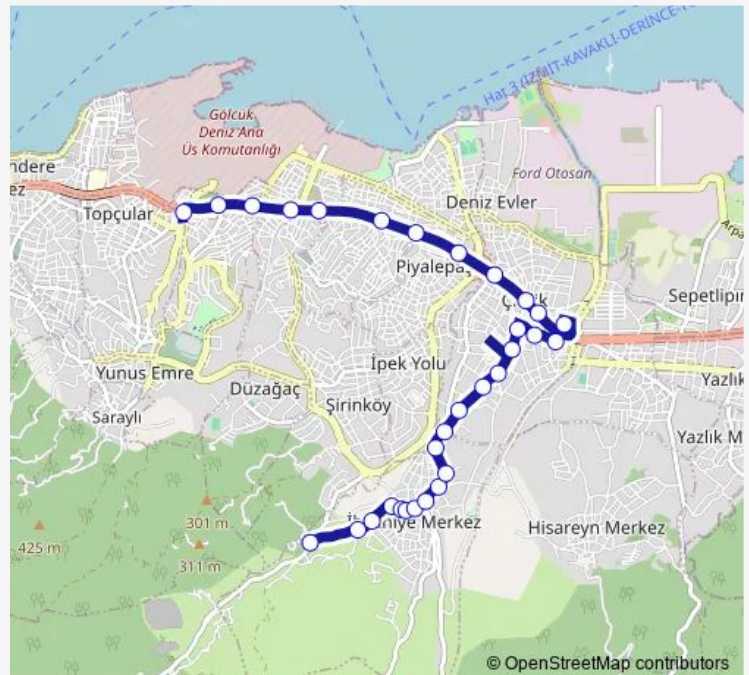

Thursday 07:25-23:30

Friday 07:25-23:30

Saturday 07:25-23:30

Sunday 07:25-23:30

Route info

Direction: Kerim Ağa

Stops: 28

Trip Duration: 0 hour 16 min

■ 681 — İhsaniye-Gölcük

BusMaps

Bayramođlu Caddesi

İhsaniye Merkez

KOÜ İhsaniye M.Y.O.

İhsaniye İlkokulu

Karaçali

Bahçeler

Direction: İhsaniye Depolama Alanı 1

Stops: 31

Trip Duration: 0 hour 18 min

İskele Yolu 1

Eski Garajlar 2

Pervane

Donanma

Gölcük Koop.