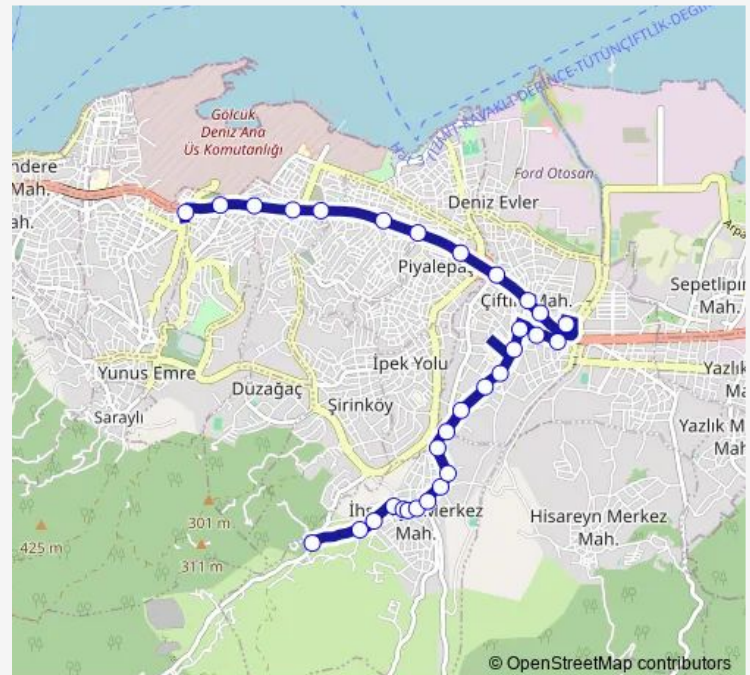

Thursday 07:00-23:30

Friday 07:00-23:30

Saturday 07:00-23:30

Sunday 07:00-23:30

Route info

Direction: İhsaniye Depolama Alanı 1

Stops: 31

Trip Duration: 0 hour 18 min

Saturday 07:25-23:30

Sunday 07:25-23:30

Route info

Direction: Kerim Ağa

Stops: 28

Trip Duration: 0 hour 16 min

Karaçalı

Bahçeler