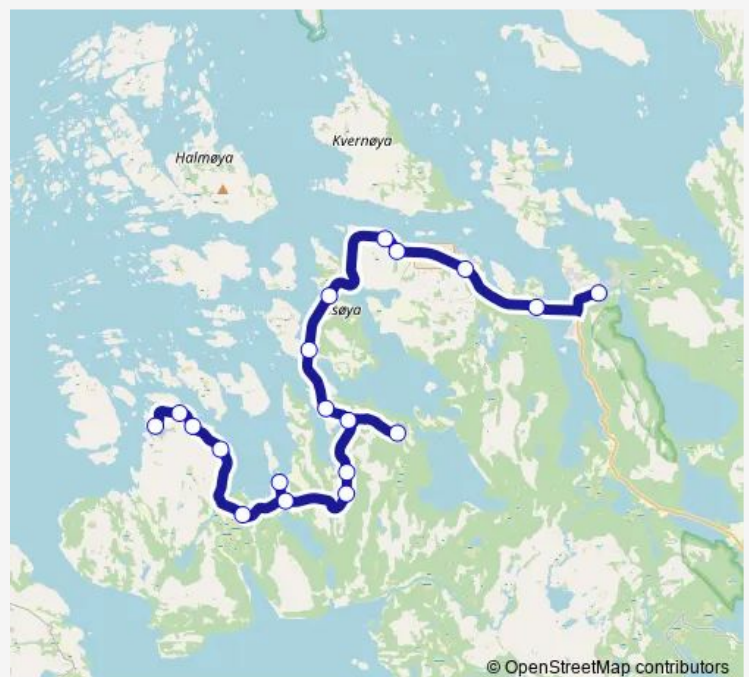

Regional Bus Service 681 Flatanger - Sjøåsen - Namsos

[Go to website](#)

Direction

Kvaløysæter — Lauvsnes skole

19 stops

[Open route schedule](#)

Kvaløysæter

Innervika

Strend

Nesset

Kilmyra

Vik

Kjerka

Nylandet

Trefjord

Brandsmo vegdele

Brandsmon

Hilstad

Gladsø sør

Gladsø nord

Einvika

Leithe

Kjærsundet

Stamnes

Lauvsnes skole

Route schedule

Kvaløysæter — Lauvsnes skole

Monday 07:30

Tuesday 07:30

Wednesday 07:30

Thursday 07:30

Friday 07:30

Saturday —

Sunday —

Route info

Direction: Kvaløysæter

Stops: 19

Trip Duration: 0 hour 45 min

■ 681 — Flatanger - Sjøåsen - Namsos

BusMaps