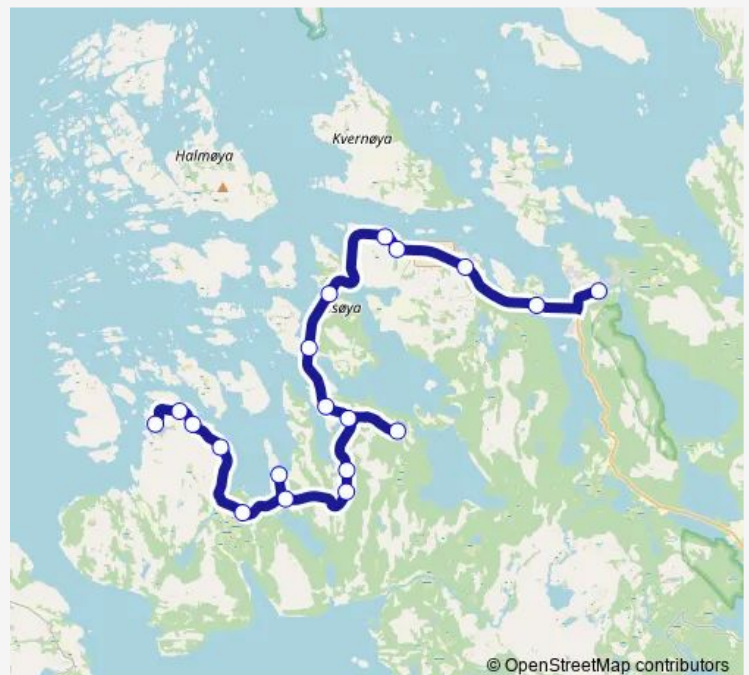

Route info

Direction: Kvaløysæter

Stops: 19

Trip Duration: 0 hour 45 min

Direction

Lauvsnes skole — Kvaløysæter

19 stops

[Open route schedule](#)