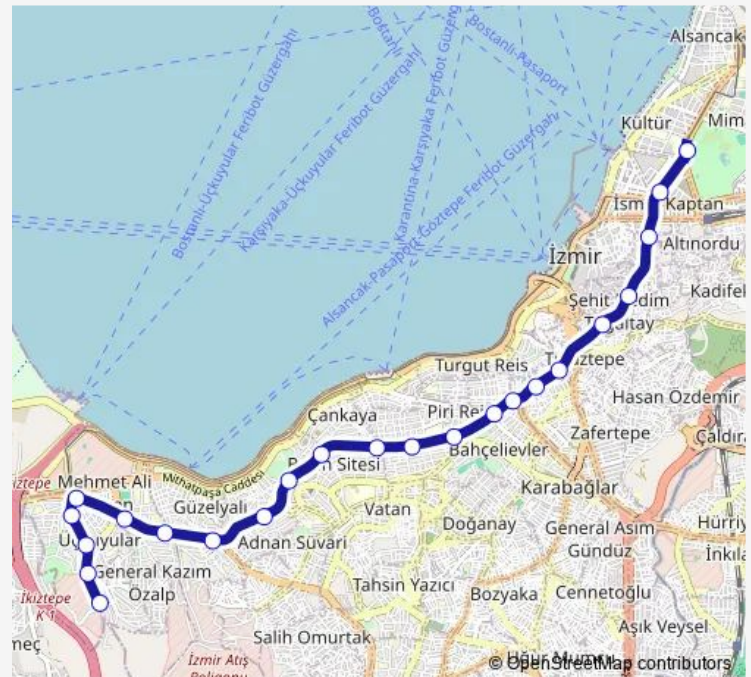

Thursday 00:20-23:40

Friday 00:20-23:40

Saturday 00:20-23:40

Sunday 00:20-23:40

Route info

Direction: Fahrettin Altay

Stops: 23

Trip Duration: 0 hour 48 min