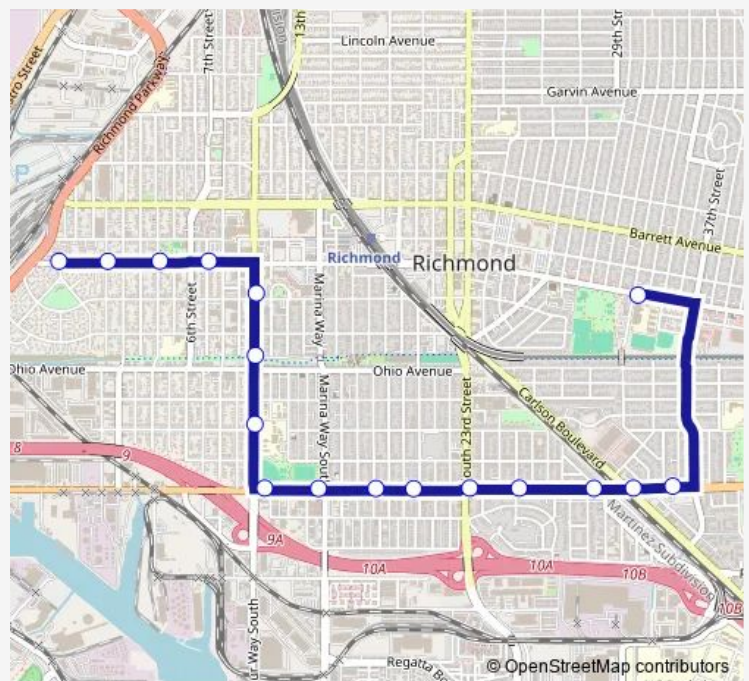

Bus 681 Dejean - Cutting - Macdonald

[Go to website](#)

Direction

Macdonald Av & Harry Ells Pl — W Macdonald Av & Curry St

17 stops

[Open route schedule](#)

- Macdonald Av & Harry Ells Pl
- Cutting Blvd & S 36th St
- Cutting Blvd & Carlson Blvd
- Cutting Blvd & Spring St
- Cutting Blvd & S 26th St
- Cutting Blvd & S 23rd St
- Cutting Blvd & S 20th St
- Cutting Blvd & S 17th St
- Cutting Blvd & Marina Way S
- Cutting Blvd & Harbour Way S
- Harbour Way South & Maine Av
- Harbour Way & Ohio Av
- Harbour Way & Bissell Av
- Macdonald Av & 7th St
- Macdonald Av & 4th St
- Macdonald Av & 1st St
- W Macdonald Av & Curry St

Route schedule

Macdonald Av & Harry Ells Pl — W Macdonald Av & Curry St

Monday	14:38
Tuesday	14:38
Wednesday	13:33
Thursday	14:38
Friday	14:38
Saturday	—
Sunday	—

Route info

Direction: Macdonald Av & Harry Ells Pl

Stops: 17

Trip Duration: 0 hour 25 min

681 — Dejean - Cutting - Macdonald

Direction

W Macdonald Av & Richmond Pkway — Harry Ells PI & Lovonya Dejean M School

19 stops

[Open route schedule](#)

W Macdonald Av & Richmond Pkway

Friday 07:53

Saturday —

Sunday —

Route info

Direction: W Macdonald Av & Richmond Pkway

Stops: 19

Trip Duration: 0 hour 25 min

681 Bus time schedules and route maps are available in an offline PDF at busmaps.com. Use the busmaps.com website to see live bus times, train schedule or subway schedule, and step-by-step directions for all public transit in Richmond