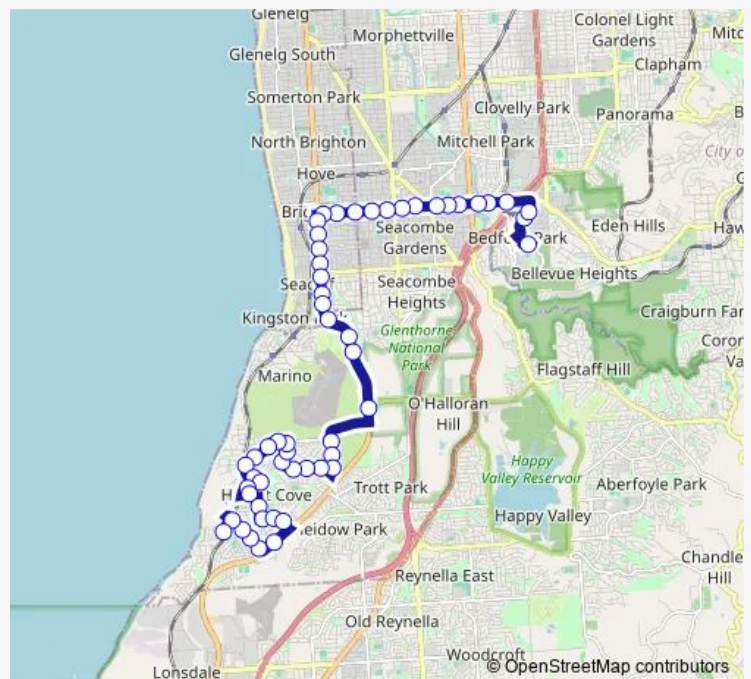

Stop 50C Capella Dr - North side

Stop 50B Capella Dr - North West side

Stop 50A Perry Barr Rd - South side

Stop 50 Perry Barr Rd - West side

Stop 49E Perry Barr Rd - North West side

Stop 49D Perry Barr Rd - West side

Stop 49C Perry Barr Rd - North side

Stop 49B Capella Dr - East side

Route schedule

Stop 57H Cherub St - East side — Zone C Flinders University Interchange

Monday	06:11-18:24
Tuesday	06:11-18:24
Wednesday	06:11-18:24
Thursday	06:11-18:24
Friday	06:11-18:24
Saturday	—
Sunday	—

Route info

Direction: Stop 57H Cherub St - East side

Stops: 54

Trip Duration: 0 hour 44 min

Stop 49A Capella Dr - East side

Stop 49 Barramundi Dr - North East side

Stop 48 Barramundi Dr - North side

Stop 47B Barramundi Dr - North side

Stop 47A Barramundi Dr - North side

Stop 47 Aroona Rd - West side

Stop 46A Aroona Rd - West side

Stop 46 Aroona Rd - West side

Stop 45 Lonsdale Rd - West side

Stop 44A Ocean Blvd - West side

Stop 44 Ocean Blvd - West side