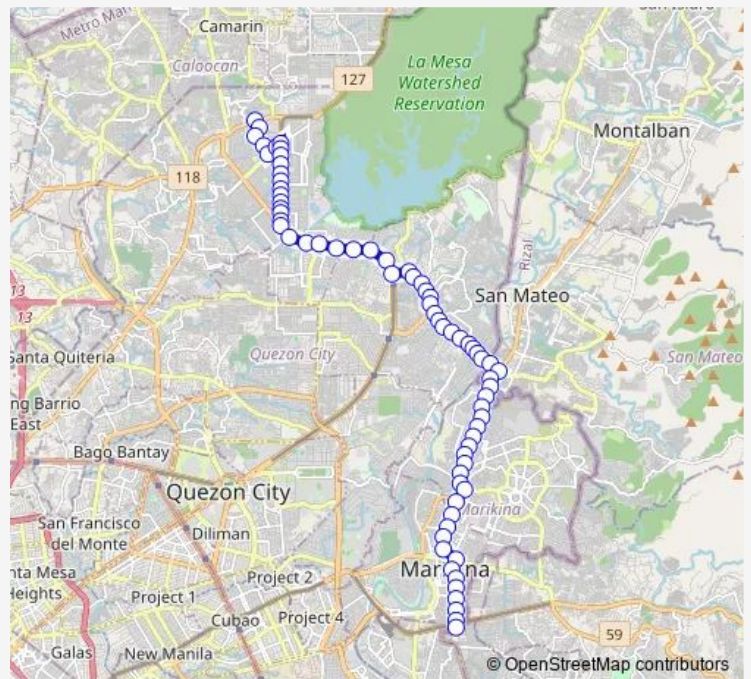

Bus Marikina - SM Fairview

[Go to website](#)

Direction
 Novastop, Quirino Highway, Caloocan City — Felix Ave, Cainta, Manila
 70 stops
[Open route schedule](#)

- Novastop, Quirino Highway, Caloocan City
- Belfast / Bulalakaw Intersection, Quezon City
- Belfast / SM Fairview Intersection, Quezon City
- Belfast / Bishop Avenue Intersection, Quezon City
- Mindanao Avenue / Belfast Intersection, Quezon City
- Mindanao Avenue, Quezon City
- Regalado Highway / Mindanao Avenue Intersection, Quezon City
- Regalado Highway, Quezon City
- Regalado Highway, Quezon City
- Regalado Highway / Sforza Intersection, Quezon City
- Regalado Highway / Brookside Intersection, Quezon City
- Regalado Highway, Quezon City
- Regalado Highway, Quezon City
- Regalado Highway, Quezon City
- Regalado Highway, Quezon City
- Regalado Highway, Quezon City
- Regalado Highway / Burbank Intersection Quezon City
- Regalado Highway, Quezon City
- Regalado Highway / Commonwealth Avenue Intersection, Quezon City
- Total Fairview, Commonwealth Avenue, Quezon City

Route schedule

Novastop, Quirino Highway, Caloocan City — Felix Ave, Cainta, Manila

Monday	00:00
Tuesday	00:00
Wednesday	00:00
Thursday	00:00
Friday	00:00
Saturday	00:00
Sunday	00:00

Route info

Direction: Novastop, Quirino Highway, Caloocan City
 Stops: 70
 Trip Duration: 1 hour 27 min

■ Marikina - SM Fairview

Commonwealth Avenue / Fairlane Intersection, Quezon City

Commonwealth Avenue, Quezon City

Commonwealth Avenue / Pearl Intersection, Quezon City

Commonwealth Avenue / Winston Intersection, Quezon City

Mayor Gil Fernando Ave, Marikina City, Manila

Mayor Gil Fernando Ave, Marikina City, Manila

Mayor Gil Fernando Ave / Marcos Highway Intersection, Marikina City, Manila

Felix Ave, Cainta, Manila

Bus time schedules and route maps are available in an offline PDF at busmaps.com. Use the busmaps.com website to see live bus times, train schedule or subway schedule, and step-by-step directions for all public transit in Antipolo