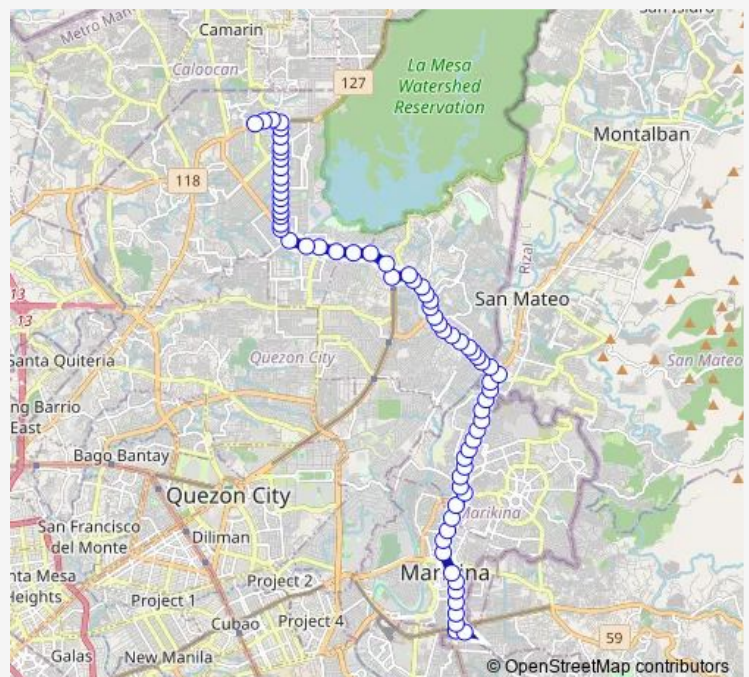

Mayor Gil Fernando Ave, Marikina City, Manila

J. Chanyungco St / Mayor Gil Fernando Ave Intersection, Marikina City, Manila

Toyota Ave / Guerilla Intersection, Marikina City, Manila

E Rodriguez Ave / E Mendoza St Intersection, Marikina City, Manila

Aquilina St / E Rodriguez Ave Intersection, Marikina City, Manila

E Rodriguez Ave, Marikina City, Manila

E Rodriguez Ave, Marikina City, Manila

E Rodriguez Ave / Bayan-Bayanan Avenue Intersection, Marikina City, Manila

J. P. Rizal St, Marikina City, Manila

J. P. Rizal St, Marikina City, Manila

J. P. Rizal St, Marikina City, Manila

J. P. Rizal St, Marikina City, Manila

Route schedule

Felix Ave, Cainta, Manila — Novastop, Quirino Highway, Caloocan City

Stops: 70

Trip Duration: 1 hour 28 min

■ Marikina - SM Fairview

J. P. Rizal St, Marikina City, Manila

J. P. Rizal St / Spain Street Intersection, Marikina City, Manila

J. P. Rizal St / Egypt Street Intersection, Marikina City, Manila