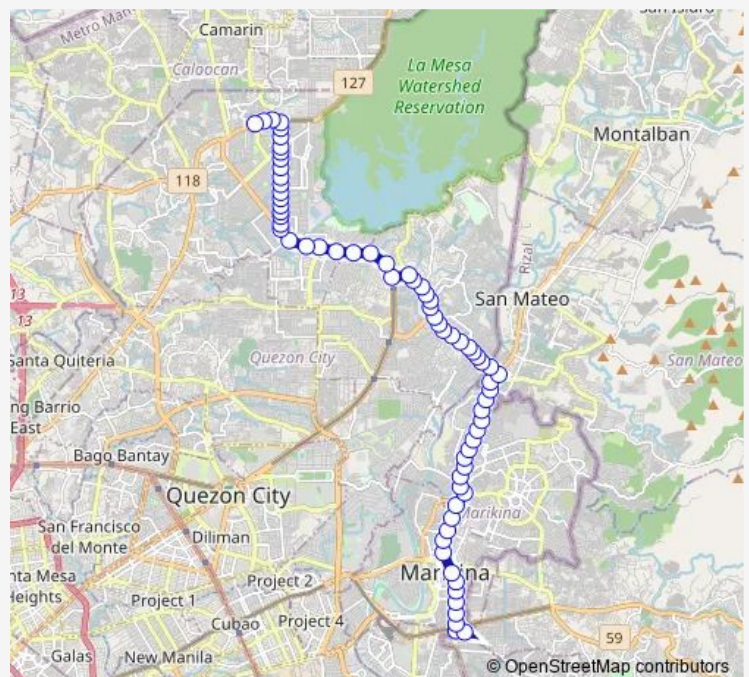

### Route schedule

Felix Ave, Cainta, Manila — Novastop, Quirino Highway, Caloocan City

Monday	00:00
Tuesday	00:00
Wednesday	00:00
Thursday	00:00
Friday	00:00
Saturday	00:00
Sunday	00:00

### Route info

Direction: Felix Ave, Cainta, Manila

Stops: 70

Trip Duration: 1 hour 28 min

■ Marikina - SM Fairview

J. P. Rizal St, Marikina City, Manila

J. P. Rizal St / Spain Street Intersection, Marikina City, Manila