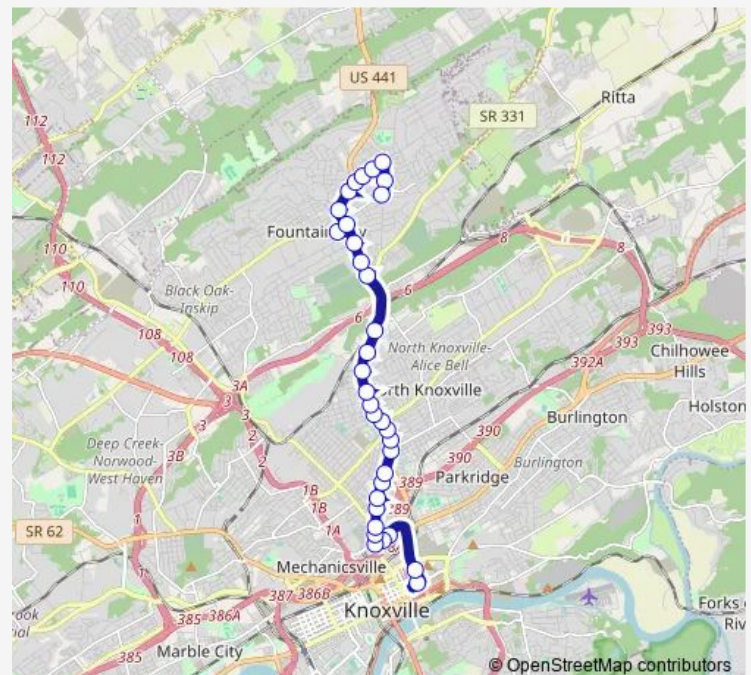

5th Ave WB @ Lamar Street

5Th WB at King

Fifth Ave WB @ Broadway

Broadway NB @ Emory Place

Broadway NB @ Central St

Broadway NB @ Gill Ave

Broadway NB @ Caswell Ave

Broadway NB @ Wells Ave

Broadway NB @ Walker Blvd

Broadway NB @ Powers St

Northgate Shopping Center

Route schedule

Knoxville Station Bay H — Jacksboro at Essary

Monday 06:00-23:15

Tuesday 06:00-23:15

Wednesday 06:00-23:15

Thursday 06:00-23:15

Friday 06:00-23:15

Saturday 07:00-23:15

Sunday 08:15-20:15

Route info

Direction: Knoxville Station Bay H

Stops: 34

Trip Duration: 0 hour 40 min

22 Broadway

Broadway NB pass Tazewell Pike

Broadway at Sanders

Broadway NB @ Highland Drive

Fountain City Superstop

Broadway NB @ Gibbs Dr

Broadway NB @ Hotel Ave

Broadway NB @ Brief Rd