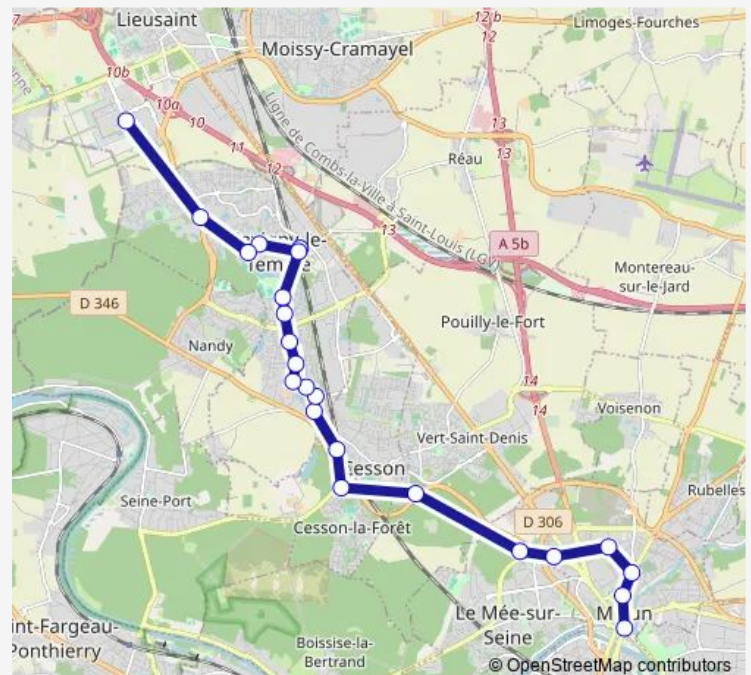

Stade Nautique

Route schedule

Gambetta — Carré Trait d'Union

Monday 12:16-17:30

Tuesday 12:16-17:30

Wednesday —

Thursday 12:16-17:30

Friday 12:16-17:30

Saturday 12:16

Sunday —

Route info

Direction: Gambetta

Stops: 23

Trip Duration: 0 hour 57 min

3776 — 3776 (ex 61a)

Nicolas Guiard

Carré Trait d'Union

Direction

Gambetta — Clairière

29 stops

[Open route schedule](#)

Gambetta

Centre Culturel

Avenue de Meaux