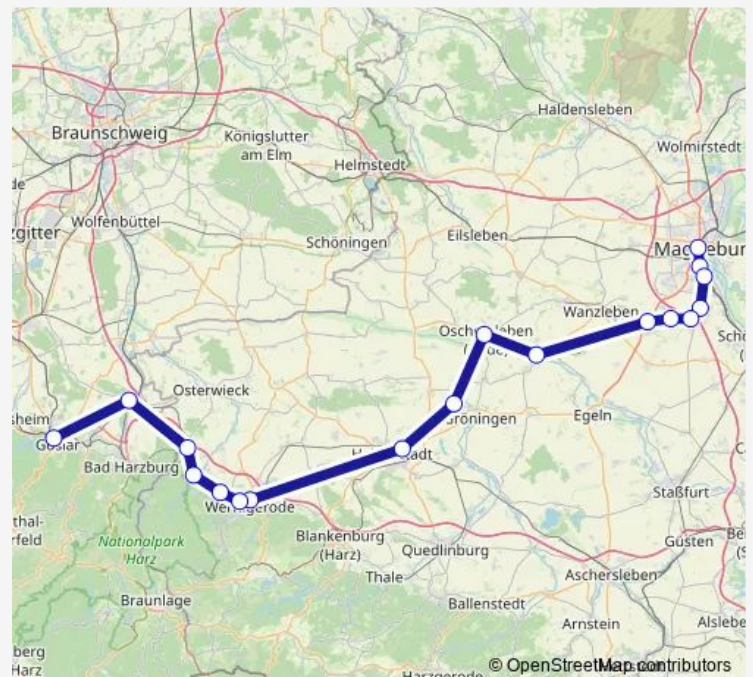

Rail RE 21

[Go to website](#)

Direction

Halberstadt — Goslar

9 stops

[Open route schedule](#)

Halberstadt

Heudeber-Danstedt

Wernigerode

Wernigerode Elmowerk

Darlingerode

Ilsenburg

Stapelburg

Vienenburg

Goslar

Route schedule

Halberstadt — Goslar

Monday 05:59

Tuesday 05:59

Wednesday 05:59

Thursday 05:59

Friday 05:59

Saturday 05:59

Sunday 05:59

Route info

Direction: Halberstadt

Stops: 9

Trip Duration: 0 hour 54 min

RE 21

Direction

Magdeburg Hbf — Goslar

18 stops