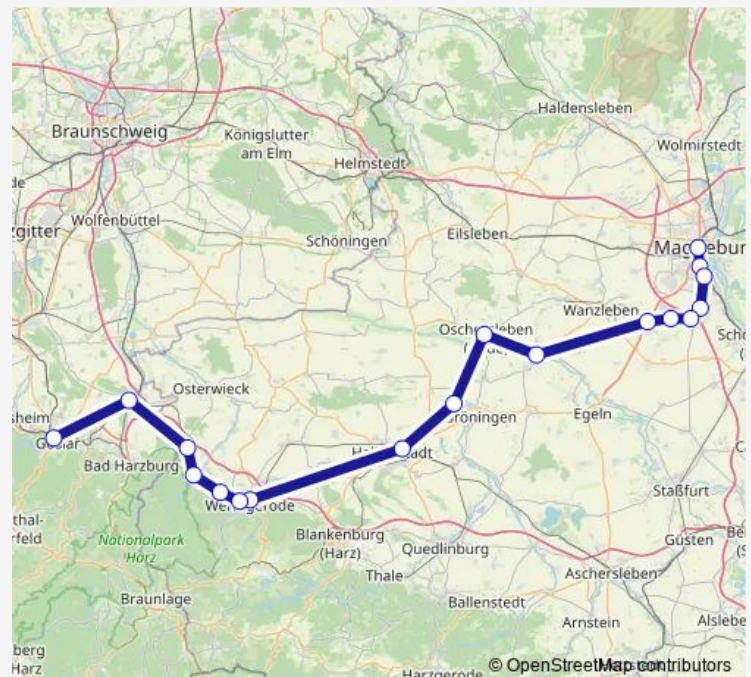

### Direction

Halberstadt — Goslar

9 stops

[Open route schedule](#)

Halberstadt

Heudeber-Danstedt

Wernigerode

Wernigerode Elmowerk

Darlingerode

Ilsenburg

Stapelburg

Vienenburg

Goslar

### Route schedule

Halberstadt — Goslar

Monday 05:59

Tuesday 05:59

Wednesday 05:59

Thursday 05:59

Friday 05:59

Saturday 05:59

### Route info

Direction: Halberstadt

Stops: 9

Trip Duration: 0 hour 54 min

RE 21