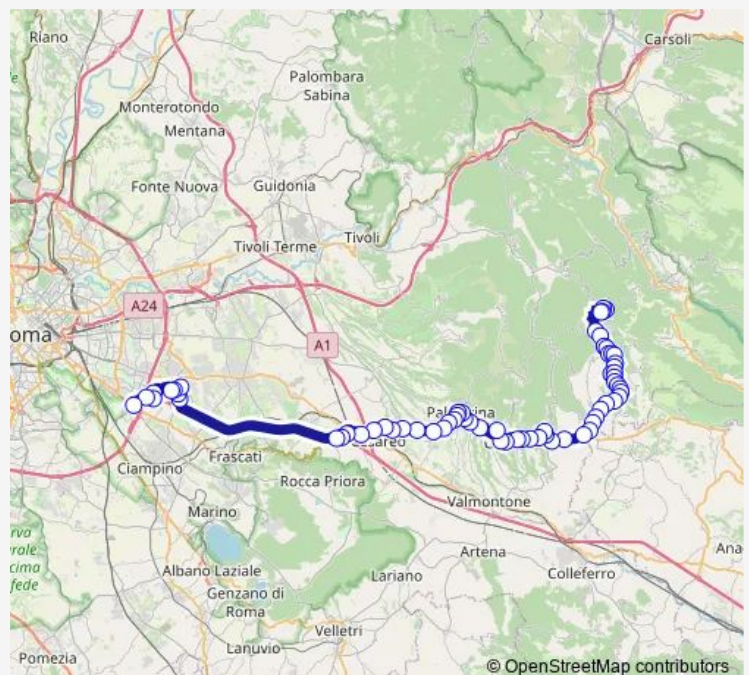

Friday 05:00-10:05

Saturday 05:30-07:00

Sunday —

Route info

Direction: Rocca S. Stefano | Via Casale # f12013

Stops: 67

Trip Duration: 1 hour 25 min

Olevano | Via Maremmana Contrada Scime # f14347