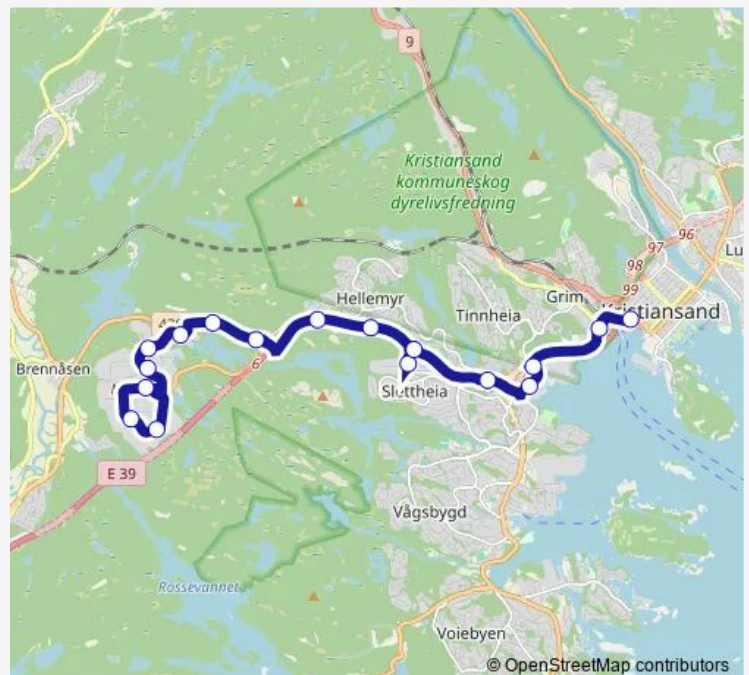

Tuesday 06:28

Wednesday 06:28

Thursday 06:28

Friday 06:28

Saturday —

Sunday —

Route info

Direction: Kristiansand rutebilstasjon

Stops: 17

Trip Duration: 0 hour 17 min

Direction

Røyåsen — Kristiansand rutebilstasjon

17 stops

[Open route schedule](#)

Røyåsen

Mjåvann øvre