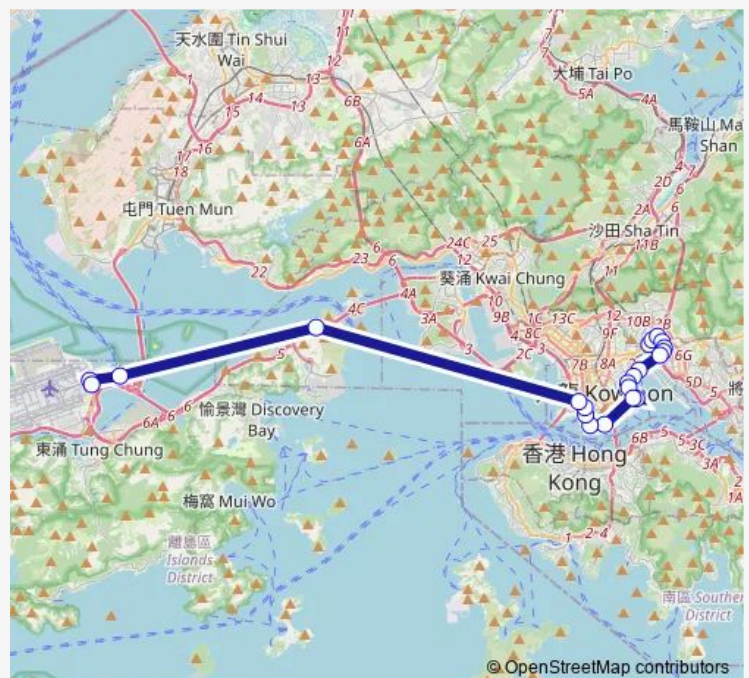

[Ctb] Lantau Link BUS-BUS Interchange[[Lwb+Ctb] Lantau Link Interchange/
Lantau Link BUS-BUS Interchange[[Lwb] Lantau Link Interchange

[Ctb] WUI Cheung Road, Canton Road[[Kmb+Ctb] WUI Cheung Road/
Wui Cheung Road, Canton Road[[Kmb] WUI Cheung Road

[Ctb] Xiqu Centre, Canton Road[[Kmb] Austin Road

[Ctb] Silvercord, Canton Road[[Kmb] Silvercord

[Ctb] Peking Road, Canton Road[[Kmb+Ctb] Peking Road/
Peking Road, Canton Road[[Kmb] Peking Road

[Ctb] East Tsim SHA Tsui Station, Salisbury Road[[Kmb+Ctb] East Tsim SHA Tsui Station/
East Tsim SHA Tsui Station, Salisbury Road[[Kmb] East Tsim SHA Tsui Station

[Ctb] Wing ON Plaza, Salisbury Road[[Kmb] Wing ON Plaza

[Ctb] Hung HOM Station, Cheong WAN Road[[Kmb] Hung HOM Station

Route schedule

[Ctb] Airport (Ground Transportation Centre)[Lwb] Airport (GTC) BUS Terminus — [Ctb] KAI Tak[[Kmb] KAI TAK BUS Terminus

Monday	10:00
Tuesday	10:00
Wednesday	10:00
Thursday	10:00
Friday	10:00
Saturday	10:00
Sunday	10:00

Route info

Direction: [Ctb] Airport (Ground Transportation Centre)[Lwb] Airport (GTC) BUS Terminus

Stops: 25

Trip Duration: 1 hour 31 min