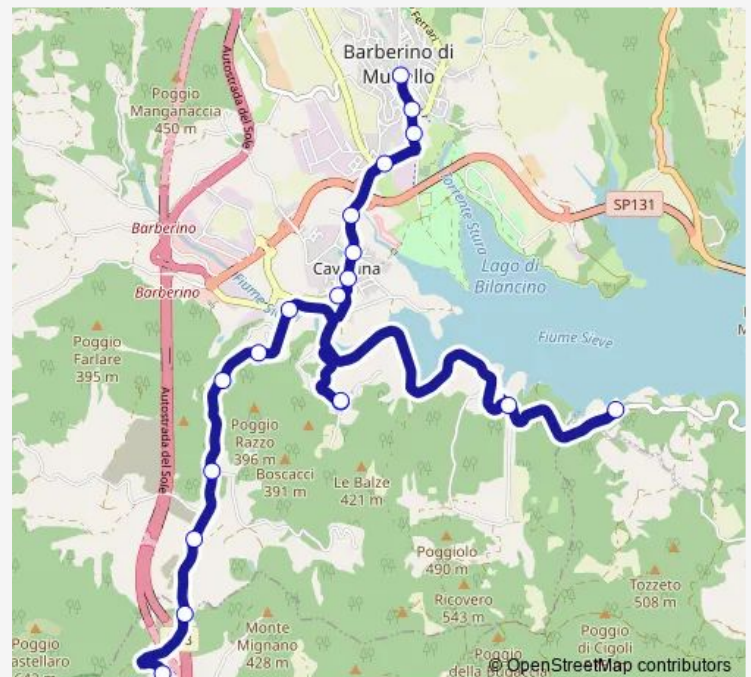

Le Fratine

Barberino Via Gramsci

Barberino Centro Cavour *

Scuola Mazzini

Route schedule

Scuole Cavallina — Scuola Mazzini

Monday	16:05
Tuesday	12:55
Wednesday	12:55
Thursday	16:05
Friday	12:55
Saturday	—
Sunday	—

Route info

Direction: Scuole Cavallina

Stops: 7

Trip Duration: 0 hour 5 min

301_2 — Barberino Di Mugello - Cavallina - Cornocchio

Direction

Lo Smorto — Barberino Centro Cavour *

16 stops