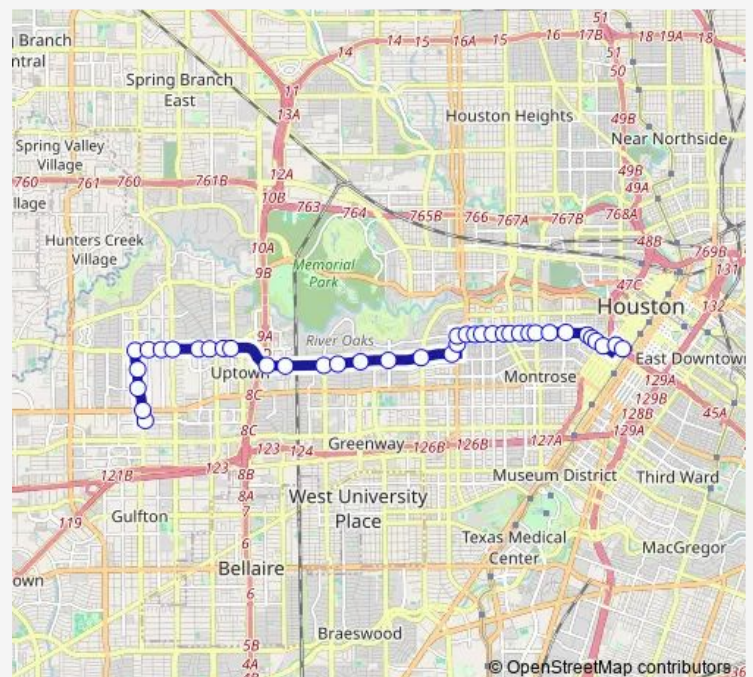

### Direction

Winsome Ln @ Fountain View Dr — Pierce St @ Travis St

39 stops

[Open route schedule](#)

Winsome Ln @ Fountain View Dr

Fountain View Dr @ Westheimer Rd

Fountain View Dr @ Burgoyne Rd

Fountain View Dr @ Inwood Dr

### Route schedule

Winsome Ln @ Fountain View Dr — Pierce St @ Travis St

Monday 05:05-23:05

Tuesday 05:05-23:05

Wednesday 05:05-23:05

Thursday 05:05-23:05

Friday 05:05-23:05

Saturday 05:15-23:15

### Route info

Direction: Winsome Ln @ Fountain View Dr

Stops: 39

Trip Duration: 0 hour 39 min

035 — San Felipe

BusMaps

S Shepherd Dr @ W Gray St

W Gray St @ Mcduffie St