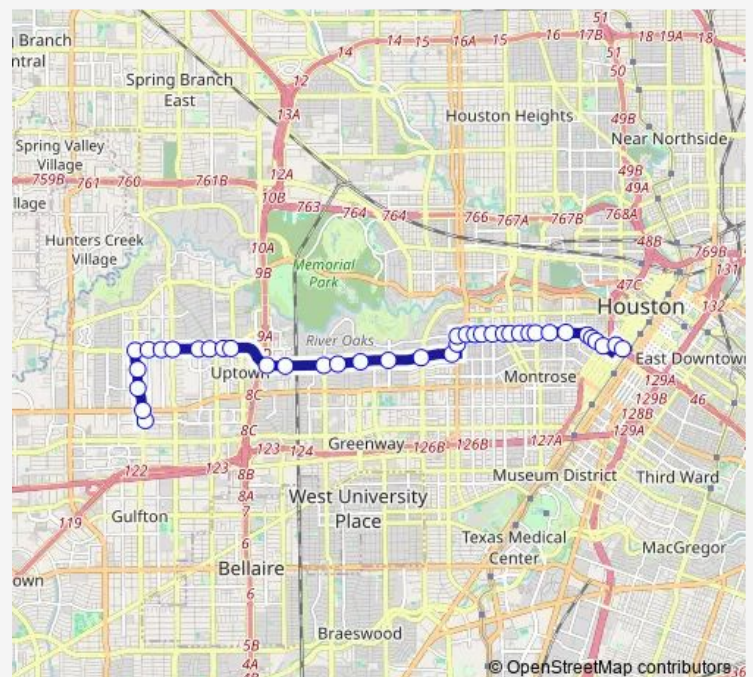

### Route schedule

Winsome Ln @ Fountain View Dr — Pierce St @ Travis St

Monday 05:05-23:05

Tuesday 05:05-23:05

Wednesday 05:05-23:05

Thursday 05:05-23:05

Friday 05:05-23:05

Saturday 05:15-23:15

### Route info

Direction: Winsome Ln @ Fountain View Dr

Stops: 39

Trip Duration: 0 hour 36 min

035 — San Felipe

S Shepherd Dr @ W Gray St

W Gray St @ Mcduffie St

W Gray St @ Driscoll St