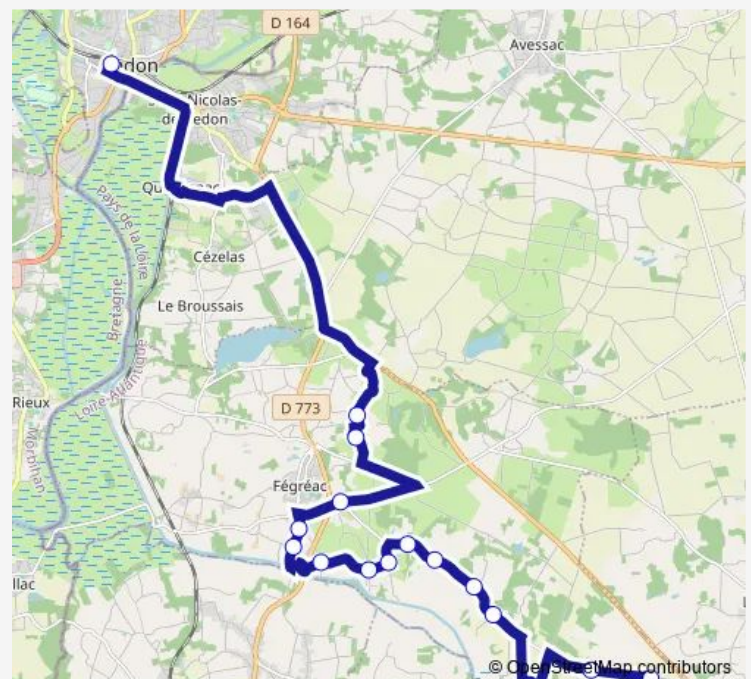

### Direction

Parc Anger - 44 — Provotais

6 stops

[Open route schedule](#)

Parc Anger - 44

Trenneban

Lourmel

Rue du Canal

### Route schedule

Parc Anger - 44 — Provotais

Monday —

Tuesday —

Wednesday 12:25

Thursday —

Friday —

Saturday —

### Route info

Direction: Parc Anger - 44

Stops: 6

Trip Duration: 0 hour 27 min

## Route info

Direction: Rte de la Péroglais

Stops: 11

Trip Duration: 0 hour 30 min