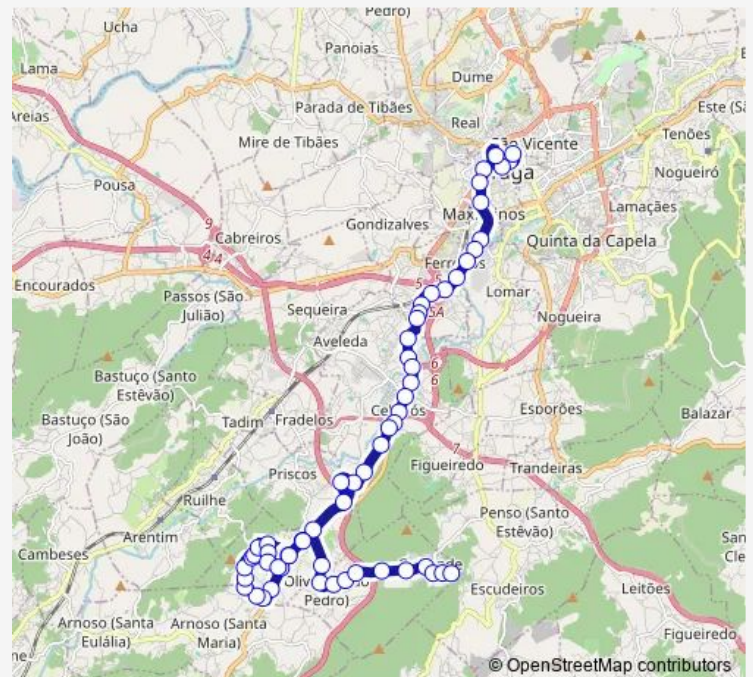

Thursday —

Friday 09:25-20:05

Saturday 06:25-14:10

Sunday 08:20-14:10

Route info

Direction: António G Pereira V

Stops: 63

Trip Duration: 0 hour 48 min

035 — Conde Agrolongo - Guisande (via Tebosa)

S Miguel III (Igreja)

Souto (Cruzamento)

Senhor Aflitos I (Portela)

Guisande (Srç Aflitos II-Portela)

Agras (Travessa)

Assento

S Miguel III (Igreja)