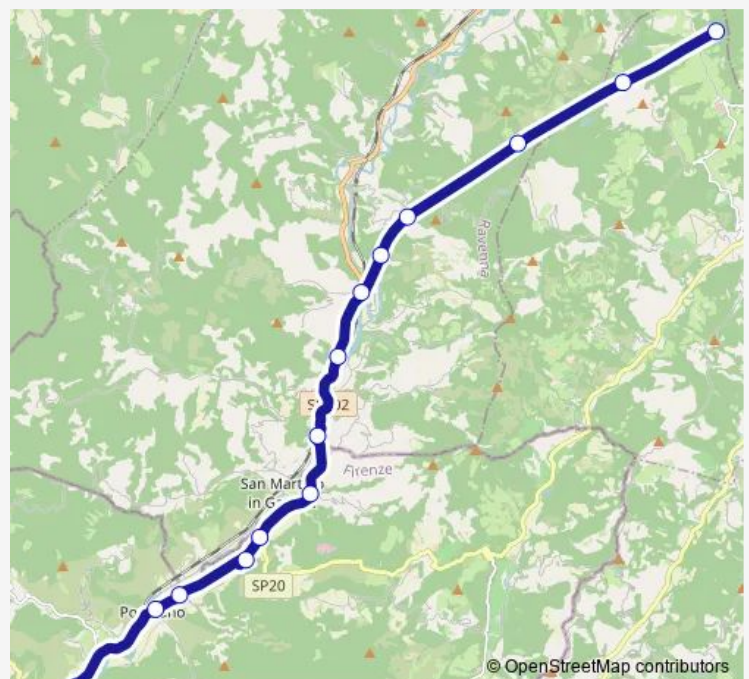

Sant'Adriano *

Casa Balbo

Popolano *

Marradi Stazione Fs *

Marradi Uff.Turistico *

Marradi Teatro *

Route schedule

Fognano Fs * — Marradi Teatro *

Monday	11:15
Tuesday	11:15
Wednesday	11:15
Thursday	11:15
Friday	11:15
Saturday	11:15
Sunday	—

Route info

Direction: Fognano Fs *

Stops: 16

Trip Duration: 0 hour 30 min

311 B — Fognano F.S. - San Cassiano - Sant'Adriano - Popolano - Marradi Ed