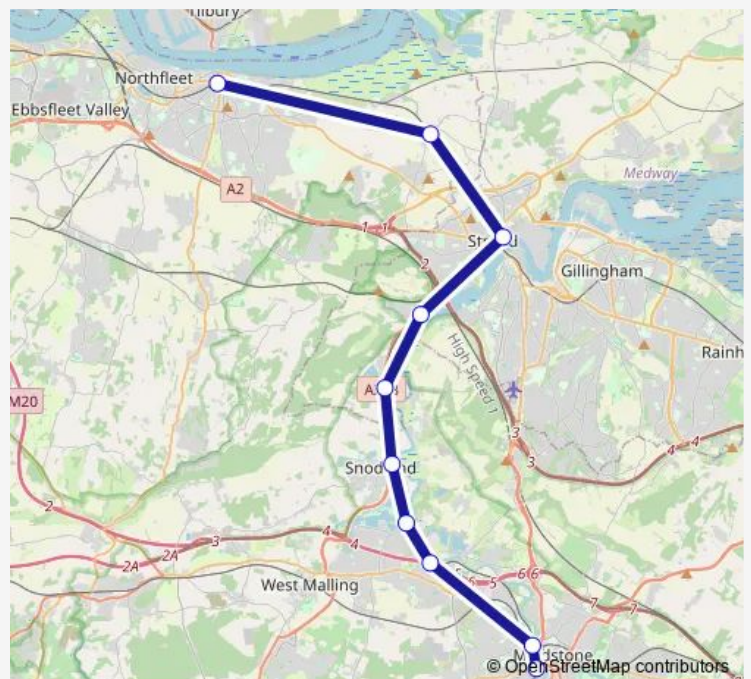

Rail Replacement Bus Service Se:Grv->Mdw SE replacement bus service from GRV to Mdw

[Go to website](#)

Direction

Gravesend — Maidstone West

10 stops

[Open route schedule](#)

Gravesend

Higham

Route schedule

Gravesend — Maidstone West

Monday

—

Tuesday

—

Wednesday

—

Thursday

—

Friday

—

Saturday

—

Sunday

05:22-22:22

Route info

Direction: Gravesend

Stops: 10

Trip Duration: 1 hour 28 min

Se:Grv->Mdw Rail Replacement Bus Service time schedules and route maps are available in an offline PDF at busmaps.com. Use the busmaps.com website to see live bus times, train schedule or subway schedule, and step-by-step directions for all public transit in Maidstone