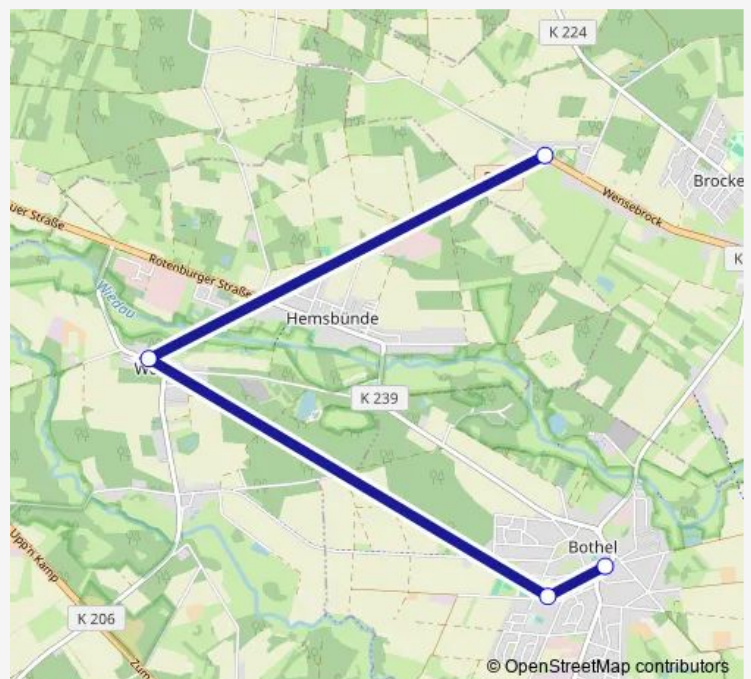

### Direction

Bothel Hauptstraße — Wensebrock, Rotenburger Weg, Mast 1

4 stops

[Open route schedule](#)

Bothel Hauptstraße

Bothel, Schule, Mast 1

Hemsbünde-Worth, Hübenkamp1

Wensebrock, Rotenburger Weg, Mast 1

### Route schedule

Bothel Hauptstraße — Wensebrock, Rotenburger Weg, Mast 1

Monday 12:01-17:01

Tuesday 12:01-17:01

Wednesday —

Thursday 12:01-17:01

Friday 12:01-17:01

Saturday —

### Route info

Direction: Bothel Hauptstraße

Stops: 4

Trip Duration: 0 hour 14 min

### Route info

Direction: Wensebrock, Rotenburger Weg, Mast 1

Stops: 4

Trip Duration: 0 hour 15 min