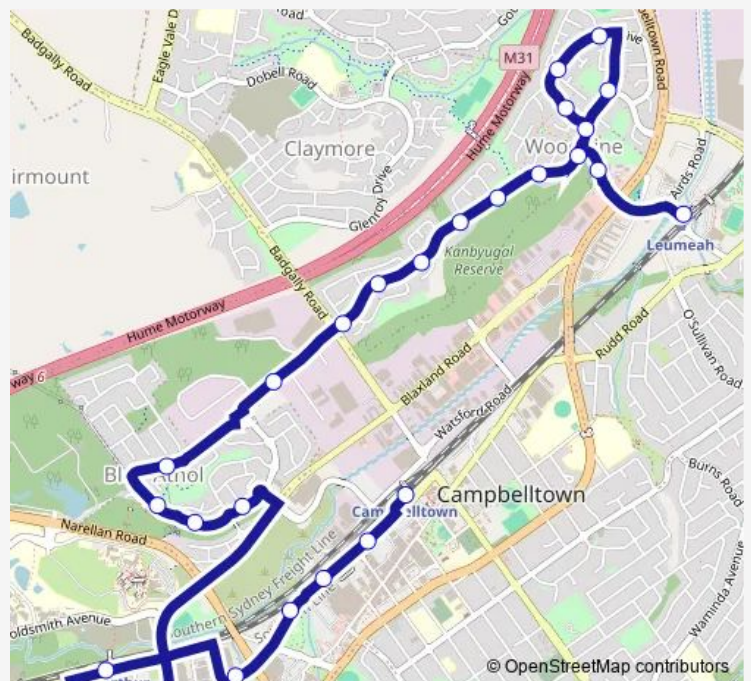

Route info

Direction: Campbelltown Station, Stand B

Stops: 27

Trip Duration: 0 hour 22 min

879 — Campelltown to Leumeah Station via Blair Athol **BusMaps**

North Steyne Rd Opp Payten Reserve

North Steyne Rd Opp Collaroy Rd

## Route info

Direction: Campbelltown Station, Stand E

Stops: 27

Trip Duration: 0 hour 23 min

Queenscliff Rd Before Clontarf Cl

Harbord Rd Before Rennie Rd

Leumeah Station, Plough Inn Rd

879 Bus time schedules and route maps are available in an offline PDF at [busmaps.com](https://busmaps.com). Use the [busmaps.com](https://busmaps.com) website to see live bus times, train schedule or subway schedule, and step-by-step directions for all public transit in Campbelltown