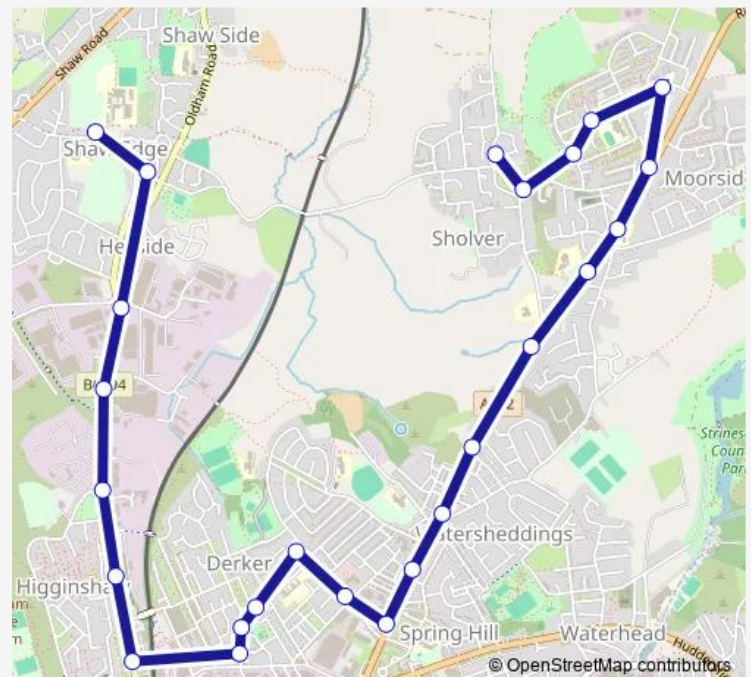

### Route schedule

Royton & Crompton School — Sholver Terminus

Monday 15:10

Tuesday 15:10

Wednesday 15:10

Thursday 15:10

Friday 15:10

Saturday —

### Route info

Direction: Royton & Crompton School

Stops: 25

Trip Duration: 0 hour 23 min

879 — Royton & Crompton School - Sholver

St Thomas

Stevenson Drive

Wilkes Street

Sholver Terminus

**Direction**

Sholver Terminus — Royton &amp; Crompton School

24 stops

[Open route schedule](#)

Sholver Terminus

Wilkes Street

Stevenson Drive

## Route schedule

Sholver Terminus — Royton &amp; Crompton School

Monday 07:30

Tuesday 07:30

Wednesday 07:30

Thursday 07:30

Friday 07:30

Saturday —