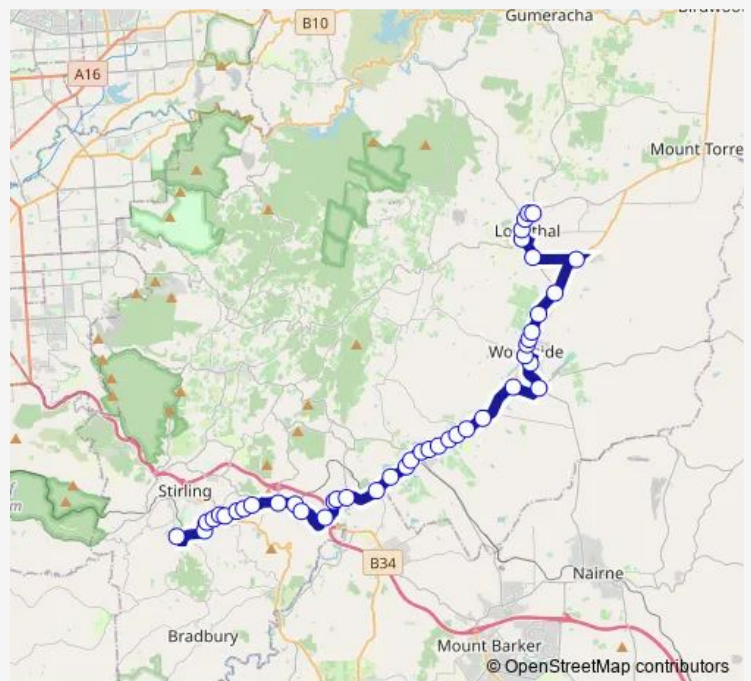

Bus 879 Woodside to Heathfield High School

[Go to website](#)

Direction
 Stop 63 Riverview Rd - West side — Zone C Heathfield High School

32 stops

[Open route schedule](#)

- Stop 63 Riverview Rd - West side
- Stop 64 Woodside Nairne Rd - West side
- Stop 65 Nairne Rd - North side
- Stop 65A Onkaparinga Valley Dr - East side
- Stop 61 Onkaparinga Valley Rd - South side
- Stop 60A Onkaparinga Valley Rd - South side
- Stop 60 Onkaparinga Valley Rd - South side
- Stop 59 Onkaparinga Valley Rd - South side
- Stop 58 Onkaparinga Valley Rd - South side
- Stop 57 Onkaparinga Valley Rd - South side
- Stop 56 Onkaparinga Valley Rd - South side
- Stop 55 Onkaparinga Valley Rd - East side
- Stop 54 Onkaparinga Valley Rd - East side
- Stop 53 Onkaparinga Valley Rd - South side
- Stop 52 Onkaparinga Valley Rd - South side
- Stop 51 Onkaparinga Valley Rd - South side
- Stop 50 Onkaparinga Valley Rd - South side
- Stop School Hills Christian Community School
- Stop 48A Mt Barker Rd - South side
- Stop 48 Mt Barker Rd - South side
- Stop 47 Mt Barker Rd - South side

Route schedule

Stop 63 Riverview Rd - West side — Zone C Heathfield High School

Monday	07:48-07:49
Tuesday	07:48-07:49
Wednesday	07:48-07:49
Thursday	07:48-07:49
Friday	07:48-07:49
Saturday	—
Sunday	—

Route info

Direction: Stop 63 Riverview Rd - West side

Stops: 32

Trip Duration: 0 hour 38 min

879 — Woodside to Heathfield High School

Stop 46 Mt Barker Rd - South side

Stop 45 Mt Barker Rd - South side

Stop 44 Mt Barker Rd - South side

Stop 37A Longwood Rd - East side

Zone C Heathfield High School

Direction

Zone E Heathfield High School — Stop 76 Ridge Rd - East side

43 stops

[Open route schedule](#)

Zone E Heathfield High School

Stop 40 Cricklewood Rd - West side