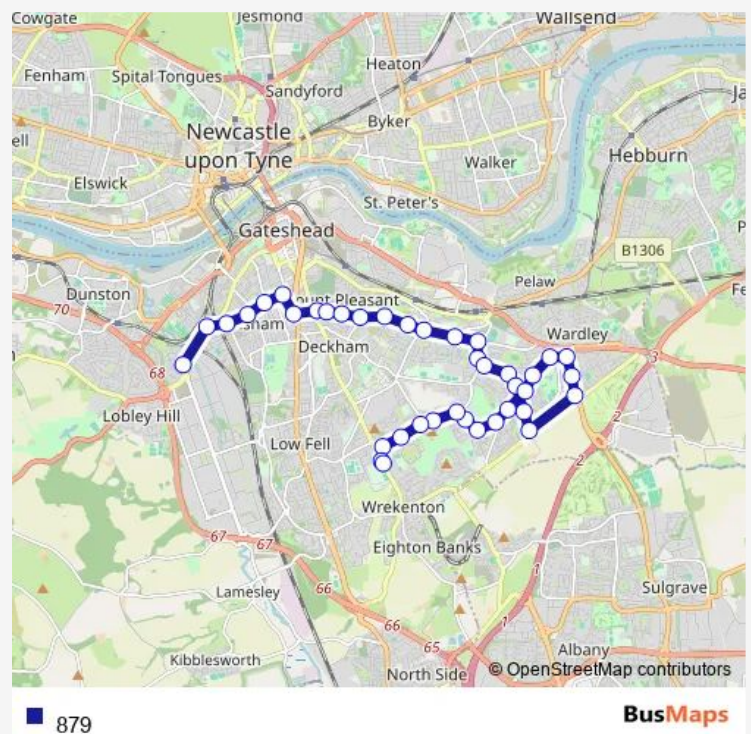

### Direction

Lobley Hill Road - Kingsway North — Cardinal Hume Catholic School

39 stops

[Open route schedule](#)

- Lobley Hill Road - Kingsway North
- Lobley Hill Road-Victoria Road
- Saltwell Road-Whitehall Road
- Whitehall Road-Brighton Road
- Whitehall Road
- Whitehall Road-Prince Consort Road
- Shipcote Lane
- Split Crow Road-Fife Street
- Teviot Street
- Split Crow Road-Clyde Street
- Split Crow Road-Mersey Road
- Split Crow Road-Dundas Walk
- Split Crow Road-Social Club
- Felling Square
- Watermill Lane-The Drive
- Watermill Lane-High Heworth Lane
- High Heworth Lane-Wardle Gardens
- Colegate West
- Colegate-Whinshaw
- Colegate-Meresyde
- Cotemedede-Chevington

### Route schedule

Lobley Hill Road - Kingsway North — Cardinal Hume Catholic School

Monday	08:02
Tuesday	08:02
Wednesday	08:02
Thursday	08:02
Friday	08:02
Saturday	—
Sunday	—

### Route info

Direction: Lobley Hill Road - Kingsway North

Stops: 39

Trip Duration: 0 hour 33 min

879

Leam Lane - Cotemedede

Lingey Lane-Langley Avenue

Lingey Lane-Montrose Drive