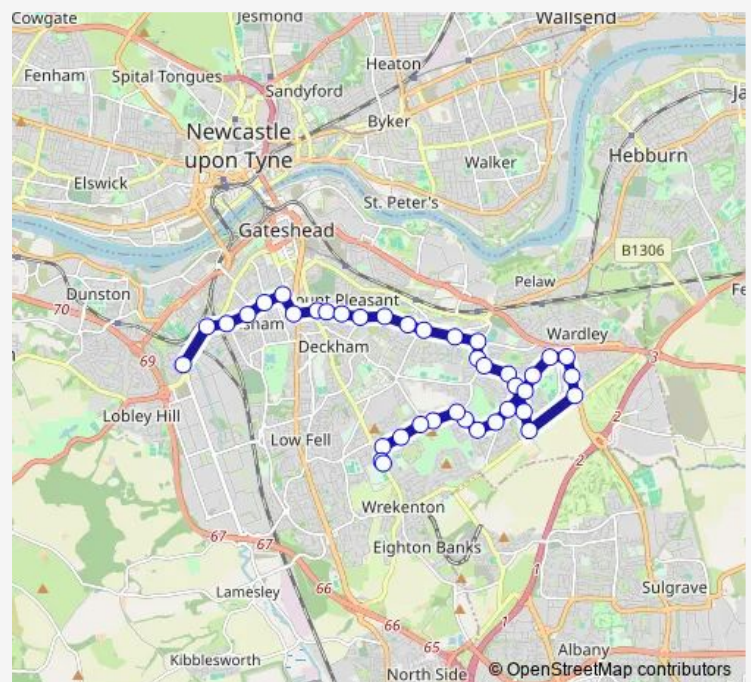

### Direction

Lobley Hill Road - Kingsway North — Cardinal Hume Catholic School

39 stops

[Open route schedule](#)

- Lobley Hill Road - Kingsway North
- Lobley Hill Road-Victoria Road
- Saltwell Road-Whitehall Road
- Whitehall Road-Brighton Road
- Whitehall Road
- Whitehall Road-Prince Consort Road
- Shipcote Lane
- Split Crow Road-Fife Street
- Teviot Street
- Split Crow Road-Clyde Street
- Split Crow Road-Mersey Road
- Split Crow Road-Dundas Walk
- Split Crow Road-Social Club
- Felling Square
- Watermill Lane-The Drive
- Watermill Lane-High Heworth Lane
- High Heworth Lane-Wardle Gardens
- Colegate West
- Colegate-Whinshaw
- Colegate-Meresyde
- Cotemedede-Chevington

### Route schedule

Lobley Hill Road - Kingsway North — Cardinal Hume Catholic School

Monday	08:02
Tuesday	08:02
Wednesday	08:02
Thursday	08:02
Friday	08:02
Saturday	—
Sunday	—

### Route info

Direction: Lobley Hill Road - Kingsway North

Stops: 39

Trip Duration: 0 hour 33 min

879

BusMaps

Leam Lane - Cotemedede

Lingey Lane-Langley Avenue

Lingey Lane-Montrose Drive

Meresyde Lingey Lane

Meresyde-Stileford

Meresyde-Longrigg

Leam Lane Estate Fewster Sq

Wealcroft-Rennington

Staneway-Wealcroft

Staneway-Wardenlaw