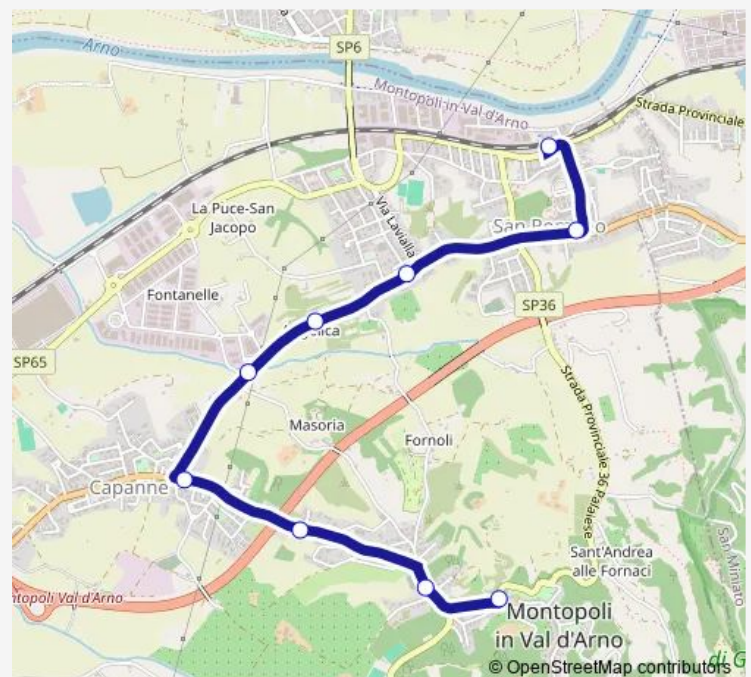

### Route schedule

Fucecchio — S.Romano Stazione Fs

Monday 13:35-14:05

Tuesday 13:35-14:05

Wednesday 13:35-14:05

Thursday 13:35-14:05

Friday 13:35-14:05

Saturday 13:35-14:05

### Route info

Direction: Fucecchio

Stops: 31

Trip Duration: 0 hour 36 min

879 — Montopoli-Fucecchio

Castelfranco V.Francesca Conc. S.Lorenz

La Stalla

Castelfranco V.Francesca Cab.Enel

## Route info

Direction: S.Romano Stazione Fs

Stops: 9

Trip Duration: 0 hour 8 min

**Direction**

Montopoli — Fucecchio V.Roma Scuole Ist.Checchi

34 stops

[Open route schedule](#)

Friday 07:00

Saturday 07:00

Sunday —

**Route info**

Direction: Montopoli

Stops: 34

Trip Duration: 0 hour 37 min

S.Croce V.Francesca Ex Distrib.